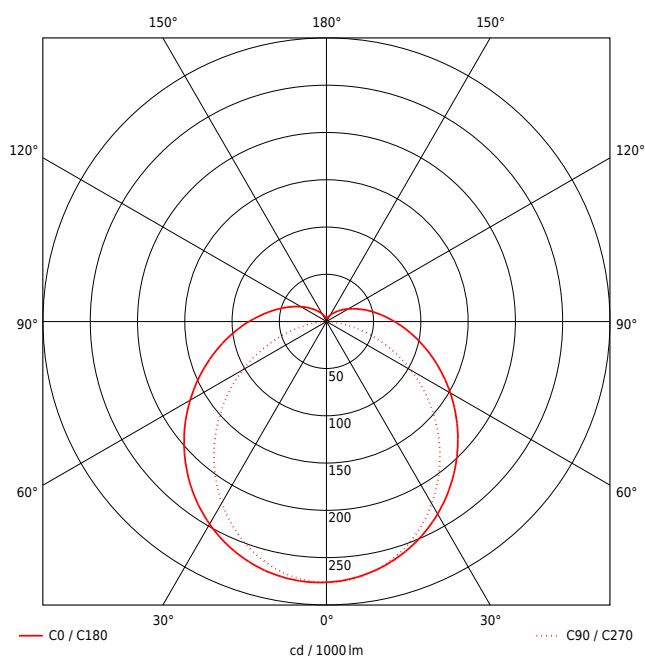

Article-No: 5240014

Tubular Luminaires

Luminaire TUBIS BL 1310mm PO 1x45W 5400lm

Follow up:5240034 LED tubular luminaire with a 70mm diameter housing made of PMMA (impact resistant IK06). Extreme short silicone seals, 3x1.5mm² through-wiring built-in ex-factory. Quick and easy installation with simplified cable junction and stainless-steel rings, suitable for ceiling, horizontal and vertical wall installation, accessories for pendant and mounting rail installation available for order. Suitable for unprotected outdoor areas and approved for the demanding surroundings of agricultural livestock keeping.

EAN 4018098287629

Statistical product number 94054039

LAMP

Product type	LED
Number of lamps /LED-rows	1
Color temperature K	4.000
Color rendering index	>80
Amount LED	306
Color tolerance (initial MacAdam)	5

NUMBER OF LAMPS

Luminous flux lm	5400
Systempower W	45
Efficacy lm/W	120

LIGHT ENGINEERING

Light distributor	Diffusor lense/-optic/-panel
Light distribution	wide beam
Light distribution angle in °	135

TECHNICAL DATA