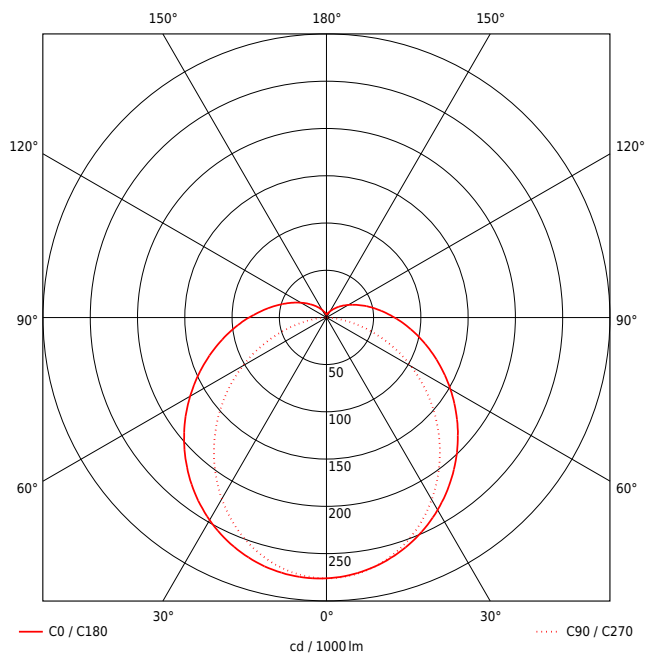

## Luminaire TUBIS BL 1310mm PO 1x24W 2800lm

Follow up:5240024 LED tubular luminaire with a 70mm diameter housing made of PMMA (impact resistant IK06). Extreme short silicone seals, 3x1.5mm<sup>2</sup> through-wiring built-in ex-factory. Quick and easy installation with simplified cable junction and stainless-steel rings, suitable for ceiling, horizontal and vertical wall installation, accessories for pendant and mounting rail installation available for order. Suitable for unprotected outdoor areas and approved for the demanding surroundings of agricultural livestock keeping.

## NUMBER OF LAMPS

Luminous flux lm	2800
Systempower W	24
Efficacy lm/W	117

## DIMENSIONS AND WEIGHT

Length mm	1310
Width mm	70
Height mm	80
Outside diameter in mm	70
Weight netto in kg	1.8