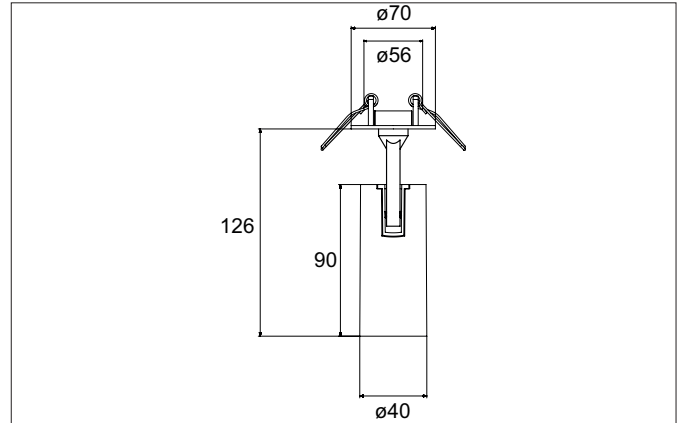

TRAXX MICRO LED semi-recessed spotlight, DALI
Article no. 88774163DA

Light.
For Generations.

Tender

LED semi-recessed spotlight, DALI, Round. Ceiling cut-out \varnothing 56 mm, Installation depth 50 mm, with rotationssymmetrical, deep, wide distributed light intensity. optimal light distribution due to a glass transparent cover. Luminous flux 1.391 lm, Power 1 x 11 W, Light colour warm white, Correlated color temprature (CCT) 3.000 K, Colour rendering index CRI > 90, Rated life time L80/B50 at 25 °C: 50.000 h, Housing material: Aluminium, Colour: Silver structure, Permissible ambient temperature (ta): -20 °C - +25 °C, Protection class (EN 61140): II, Degree of protection (DIN EN 60529): IP20, .With electronic driver, DALI dimmable.

Article data	
Article no.	88774163DA
GTIN	4251433983439
Series name	TRAXX MICRO
Short description	LED semi-recessed spotlight, DALI
Material	Aluminium
Colour	Silver
Type of surface	Structure
Shape	Round
Built-in diameter	56 mm
Installation depth	50 mm
Weight	N.N.

TRAXX MICRO LED semi-recessed spotlight, DALI

Article no. 88774163DA

Light.
For Generations.

Lighting technology	
Colour temperature	3.000 K
Light colour	White
Light output	Direct
Luminous flux	1,391 lm
System efficiency	126 lm/W
Colour rendering	CRI > 90
Reflector	High-gloss
Beam angle	40°
Light sharing	Symmetric

Packing data	
Gross weight	0.41 kg
Length of packaging	225 mm
Packaging width	105 mm
Packaging height	105 mm
Disposal at end of life	This product must not be disposed of with household waste. You are obliged, to dispose of such electrical waste separately. By disposing of electrical waste and other old or defective electronics separately, you support recycling or other forms of re-use. In that way you help to take care and to avoid that harmful substances get into the environment.