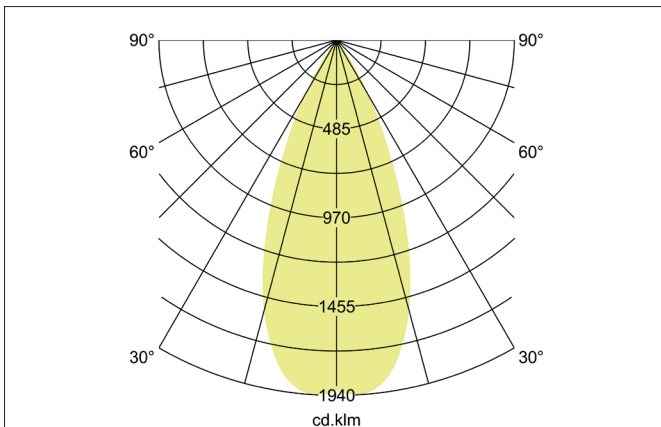

TRAXX MICRO LED semi-recessed spotlight, DALI
Article no. 88774163DA

Light.
For Generations.

Tender

LED semi-recessed spotlight, DALI, Round. Ceiling cut-out \varnothing 56 mm, Installation depth 50 mm, with rotationssymmetrical, deep, wide distributed light intensity. optimal light distribution due to a glass transparent cover. Luminous flux 1.391 lm, Power 1 x 11 W, Light colour warm white, Correlated color temprature (CCT) 3.000 K, Colour rendering index CRI > 90, Rated life time L80/B50 at 25 °C: 50.000 h, Housing material: Aluminium, Colour: Silver structure, Permissible ambient temperature (ta): -20 °C - +25 °C, Protection class (EN 61140): II, Degree of protection (DIN EN 60529): IP20, .With electronic driver, DALI dimmable.

Article data	
Article no.	88774163DA
GTIN	4251433983439
Series name	TRAXX MICRO
Short description	LED semi-recessed spotlight, DALI
Material	Aluminium
Colour	Silver
Type of surface	Structure
Shape	Round
Built-in diameter	56 mm
Installation depth	50 mm
Weight	N.N.

TRAXX MICRO LED semi-recessed spotlight, DALI

Article no. 88774163DA

Light.
For Generations.

Lighting technology	
Colour temperature	3.000 K
Light colour	White
Light output	Direct
Luminous flux	1,391 lm
System efficiency	126 lm/W
Colour rendering	CRI > 90
Reflector	High-gloss
Beam angle	40°
Light sharing	Symmetric