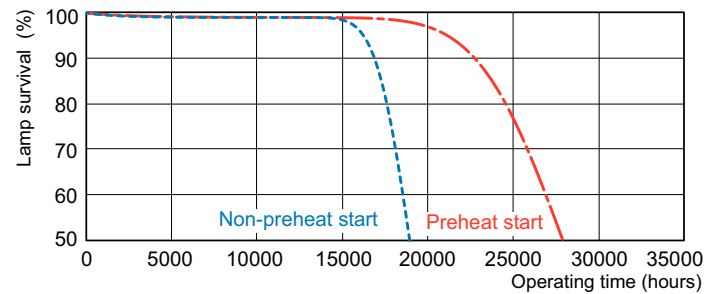

Life Expectancy Diagram - MASTER TL5 HE 14W/865 SLV/40