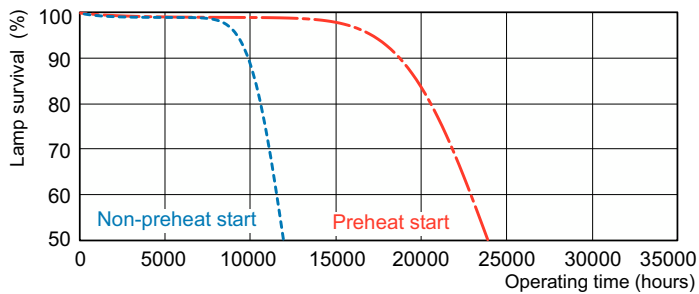

Lebensdauer

Life Expectancy Diagram - MASTER TL5 HE 14W/865 SLV/40