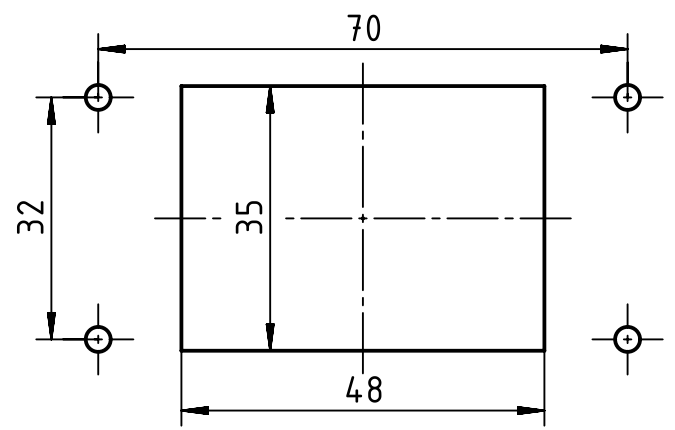

panel cut out

	All rights reserved Department EL PD - DE	All Dimensions in mm Original Size DIN A4		Scale 1:1	Free size tol.	Ref.
		Created by FINKEV	Inspected by BERGHORN	Standardisation TIEMANNA	Date 2016-09-19	State Final Release
HARTING Electric GmbH & Co. KG D-32339 Espelkamp		Title Han B Base Panel 1 Lever			Doc-Key / ECM-Nr. 100179934/UGD/004/C 500000109044	
		Type TB	Number 09 30 006 0301		Rev. C	Page 1/1