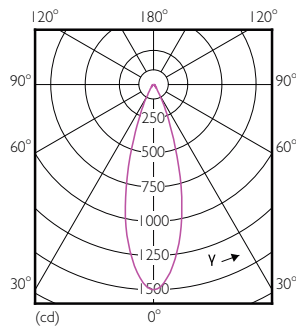

Abmessungsskizzen

MR16 12V 8-43W 550lm 36D 2700K GU5.3 D

Product	D	C
MASTER LED ExpertColor 7.5-43W MR16 927 36D	50,5 mm	46 mm

Photometrische Daten

MAS LEDspotLV 43W GU5-3 927 36D MR16

MAS LEDspotLV 43W GU5-3 927 36D MR16