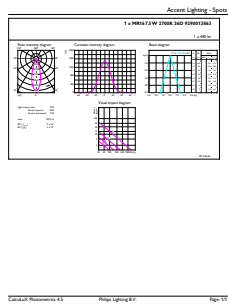

Abmessungsskizzen

MR16 12V 8-43W 550lm 36D 2700K GU5.3 D

Product	D	C
MASTER LED ExpertColor 7.5-43W MR16 927 36D	50,5 mm	46 mm

Photometrische Daten

MAS LEDspotLV 43W GU5-3 927 36D MR16

MAS LEDspotLV 43W GU5-3 927 36D MR16