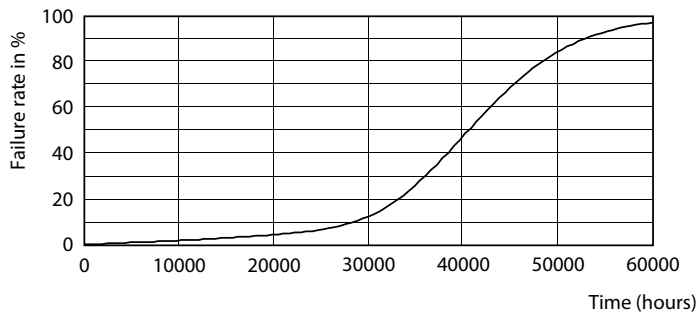

Lebensdauer

MAS LEDspotLV 43W GU5-3 927 24D MR16