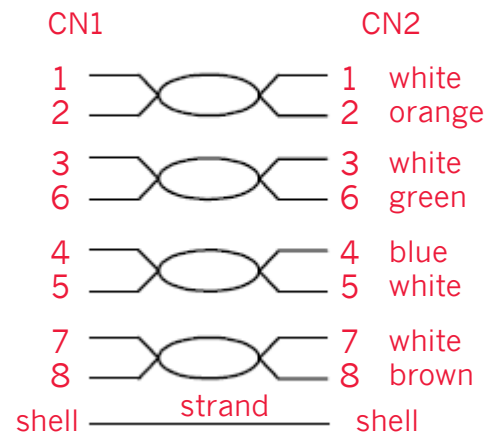

wiring diagram

Subject to change w/o notice

| DEHA-No | Item-Nr. | Type | EAN | colour | Length |
|---------|--------------|-----------------------|---------------|--------|--------|
| 6117464 | 2713-13-0087 | Cat. 6A 0,25 m grey | 4046725399148 | grey | 0,25 m |
| 6117462 | 2713-13-0085 | Cat. 6A 0,25 m blue | 4046725399124 | blue | 0,25 m |
| 6117463 | 2713-13-0086 | Cat. 6A 0,25 m yellow | 4046725399131 | yellow | 0,25 m |
| 6117465 | 2713-13-0088 | Cat. 6A 0,25 m green | 4046725399155 | green | 0,25 m |
| 6117466 | 2713-13-0089 | Cat. 6A 0,25 m red | 4046725399162 | red | 0,25 m |
| 6117467 | 2713-13-0090 | Cat. 6A 0,25 m black | 4046725399179 | black | 0,25 m |
| 6117468 | 2713-13-0091 | Cat. 6A 0,25 m white | 4046725399186 | white | 0,25 m |
| 5860514 | 2713-13-0001 | Cat. 6A 0,5 m grey | 4046725359425 | grey | 0,5 m |
| 5860515 | 2713-13-0002 | Cat. 6A 0,5 m blue | 4046725359432 | blue | 0,5 m |
| 5860516 | 2713-13-0003 | Cat. 6A 0,5 m yellow | 4046725359449 | yellow | 0,5 m |
| 5860517 | 2713-13-0004 | Cat. 6A 0,5 m green | 4046725359456 | green | 0,5 m |
| 5860518 | 2713-13-0005 | Cat. 6A 0,5 m red | 4046725359463 | red | 0,5 m |
| 5860519 | 2713-13-0006 | Cat. 6A 0,5 m black | 4046725359470 | black | 0,5 m |
| 5860520 | 2713-13-0007 | Cat. 6A 0,5 m white | 4046725359487 | white | 0,5 m |
| 5860521 | 2713-13-0008 | Cat. 6A 1,0 m grey | 4046725359494 | grey | 1,0 m |
| 5860522 | 2713-13-0009 | Cat. 6A 1,0 m blue | 4046725359500 | blue | 1,0 m |
| 5860523 | 2713-13-0010 | Cat. 6A 1,0 m yellow | 4046725359517 | yellow | 1,0 m |
| 5860524 | 2713-13-0011 | Cat. 6A 1,0 m green | 4046725359524 | green | 1,0 m |
| 5860525 | 2713-13-0012 | Cat. 6A 1,0 m red | 4046725359531 | red | 1,0 m |
| 5860526 | 2713-13-0013 | Cat. 6A 1,0 m black | 4046725359548 | black | 1,0 m |
| 5860527 | 2713-13-0014 | Cat. 6A 1,0 m white | 4046725359555 | white | 1,0 m |
| 5860528 | 2713-13-0015 | Cat. 6A 1,5 m grey | 4046725359562 | grey | 1,5 m |
| 5860529 | 2713-13-0016 | Cat. 6A 1,5 m blue | 4046725359579 | blue | 1,5 m |
| 5860530 | 2713-13-0017 | Cat. 6A 1,5 m yellow | 4046725359586 | yellow | 1,5 m |
| 5860531 | 2713-13-0018 | Cat. 6A 1,5 m green | 4046725359593 | green | 1,5 m |
| 5860532 | 2713-13-0019 | Cat. 6A 1,5 m red | 4046725359609 | red | 1,5 m |
| 5860533 | 2713-13-0020 | Cat. 6A 1,5 m black | 4046725359616 | black | 1,5 m |
| 5860534 | 2713-13-0021 | Cat. 6A 1,5 m white | 4046725359623 | white | 1,5 m |
| 5860535 | 2713-13-0022 | Cat. 6A 2,0 m grey | 4046725359630 | grey | 2,0 m |
| 5860536 | 2713-13-0023 | Cat. 6A 2,0 m blue | 4046725359647 | blue | 2,0 m |
| 5860537 | 2713-13-0024 | Cat. 6A 2,0 m yellow | 4046725359654 | yellow | 2,0 m |
| 5860538 | 2713-13-0025 | Cat. 6A 2,0 m green | 4046725359661 | green | 2,0 m |
| 5860539 | 2713-13-0026 | Cat. 6A 2,0 m red | 4046725359678 | red | 2,0 m |
| 5860540 | 2713-13-0027 | Cat. 6A 2,0 m black | 4046725359685 | black | 2,0 m |
| 5860541 | 2713-13-0028 | Cat. 6A 2,0 m white | 4046725359692 | white | 2,0 m |
| 5860542 | 2713-13-0029 | Cat. 6A 3,0 m grey | 4046725359708 | grey | 3,0 m |
| 5860543 | 2713-13-0030 | Cat. 6A 3,0 m blue | 4046725359715 | blue | 3,0 m |
| 5860544 | 2713-13-0031 | Cat. 6A 3,0 m yellow | 4046725359722 | yellow | 3,0 m |
| 5860545 | 2713-13-0032 | Cat. 6A 3,0 m green | 4046725359739 | green | 3,0 m |
| 5860546 | 2713-13-0033 | Cat. 6A 3,0 m red | 4046725359746 | red | 3,0 m |
| 5860547 | 2713-13-0034 | Cat. 6A 3,0 m black | 4046725359753 | black | 3,0 m |
| 5860548 | 2713-13-0035 | Cat. 6A 3,0 m white | 4046725359760 | white | 3,0 m |
| 5860549 | 2713-13-0036 | Cat. 6A 5,0 m grey | 4046725359777 | grey | 5,0 m |
| 5860550 | 2713-13-0037 | Cat. 6A 5,0 m blue | 4046725359784 | blue | 5,0 m |
| 5860551 | 2713-13-0038 | Cat. 6A 5,0 m yellow | 4046725359791 | yellow | 5,0 m |
| 5860552 | 2713-13-0039 | Cat. 6A 5,0 m green | 4046725359807 | green | 5,0 m |
| 5860553 | 2713-13-0040 | Cat. 6A 5,0 m red | 4046725359814 | red | 5,0 m |
| 5860554 | 2713-13-0041 | Cat. 6A 5,0 m black | 4046725359821 | black | 5,0 m |
| 5860555 | 2713-13-0042 | Cat. 6A 5,0 m white | 4046725359838 | white | 5,0 m |
| 5860556 | 2713-13-0043 | Cat. 6A 7,5 m grey | 4046725359845 | grey | 7,5 m |
| 5860557 | 2713-13-0044 | Cat. 6A 7,5 m blue | 4046725359852 | blue | 7,5 m |
| 5860558 | 2713-13-0045 | Cat. 6A 7,5 m yellow | 4046725359869 | yellow | 7,5 m |
| 5860559 | 2713-13-0046 | Cat. 6A 7,5 m green | 4046725359876 | green | 7,5 m |
| 5860560 | 2713-13-0047 | Cat. 6A 7,5 m red | 4046725359883 | red | 7,5 m |
| 5860561 | 2713-13-0048 | Cat. 6A 7,5 m black | 4046725359890 | black | 7,5 m |
| 5860562 | 2713-13-0049 | Cat. 6A 7,5 m white | 4046725359906 | white | 7,5 m |