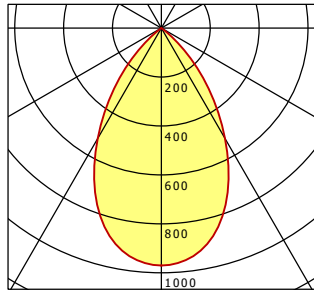

CDXL 30.2030.1

Multi CDX (1xLED 28W 830/3000K 1800lm 70 °)

— C0/C180 cd / 1000 lm

	C0	C90	C180	C270
0°	970	970	970	970
15°	861	861	861	861
30°	521	521	521	521
45°	151	151	151	151
60°	0	0	0	0
75°	0	0	0	0
90°	0	0	0	0
cd / 1000 lm				

Offset [m] Cone width [m] Illuminance [lx]

η	LED
Efficiency	64 lm/W
Direct/Indirect	↓ 100% / ↑ 0%
System Power	28 W
UGR	X=4H, Y=8H
Reflection factors	70/50/20
UGR C0/C180	18.3
UGR C90/C270	18.3
CIE Flux Codes	90 100 100 100 100
Ra/CRI	>80