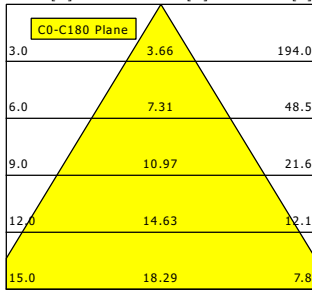

CDXL 30.2030.1

Multi CDX (1xLED 28W 830/3000K 1800lm 70 °)

— C0/C180 cd / 1000 lm

	C0	C90	C180	C270
0°	970	970	970	970
15°	861	861	861	861
30°	521	521	521	521
45°	151	151	151	151
60°	0	0	0	0
75°	0	0	0	0
90°	0	0	0	0
cd / 1000 lm				

Offset [m] Cone width [m] Illuminance [lx]

η	LED
Efficiency	64 lm/W
Direct/Indirect	↓ 100% / ↑ 0%
System Power	28 W
UGR	X=4H, Y=8H
Reflection factors	70/50/20
UGR C0/C180	18.3
UGR C90/C270	18.3
CIE Flux Codes	90 100 100 100 100
Ra/CRI	>80