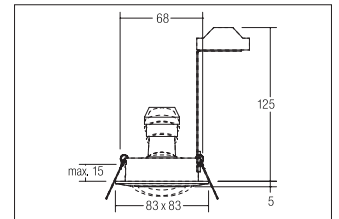

High voltage recessed spot, GU10

Artikel-Nr. 36142050

High voltage recessed spot, GU10, gold, square. In a compact design, for installation in tool-less rapid assembly systems. Including bracket with GU10 socket for standard-compliant strain relief. Lamp holder: GU10, Mounting method: Recessed mounting, Place of installation: Ceiling-mounted, Material: Cast iron, Degree of protection: according to DIN EN 60529 IP20, Protection class: (EN 61140) II, Voltage: 230V AC 50Hz, Power: 50W, Amount of light sources / fittings: 1.0 Qty, Adjustability: Pivoted, control: Other.

Artikel-Nr. 36142050
Stand: 20.07.2021 03:20

Colour	Gold
Length	83 mm
Amount of light sources / fittings	1 Qty
control	Other
Width	83 mm
Built-in diameter	68 mm
Installation depth	125 mm
Material	Cast iron
Lamp holder	GU10
Power	max. 50 W

Voltage	230V AC 50Hz
Lamp	for LED-retrofill lamp
Length	83 mm
Circuit type	Parallel conduction
Degree of protection	IP20
Protection class	II
Swivel angle	25 °
Voltage type	AC
Circlip	Without circlip
Adjustability	Pivoted