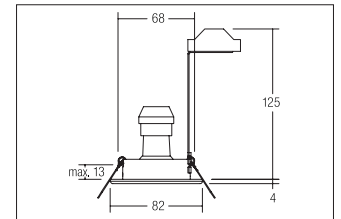

High voltage recessed spot, GU10

Artikel-Nr. 36180050

High voltage recessed spot, GU10, gold, round. In a compact design, for installation in tool-less rapid assembly systems. Including bracket with GU10 socket for standard-compliant strain relief. Lamp holder: GU10, Mounting method: Recessed mounting, Place of installation: Ceiling-mounted, Material: Steel / Brass, Degree of protection: according to DIN EN 60529 IP20, Protection class: (EN 61140) II, Voltage: 230V AC 50Hz, Power: 50W, Amount of light sources / fittings: 1.0 Qty, Adjustability: Pivoted, control: Other.

Artikel-Nr. 36180050
Stand: 20.07.2021 17:47

Colour	Gold
Amount of light sources / fittings	1 Qty
control	Other
Outer diameter	82 mm
Built-in diameter	68 mm
Installation depth	125 mm
Material	Steel / Brass
Lamp holder	GU10
Power	max. 50 W

Voltage	230V AC 50Hz
Lamp	for LED-retrofill lamp
Circuit type	Parallel conduction
Degree of protection	IP20
Protection class	II
Swivel angle	25 °
Voltage type	AC
Adjustability	Pivoted