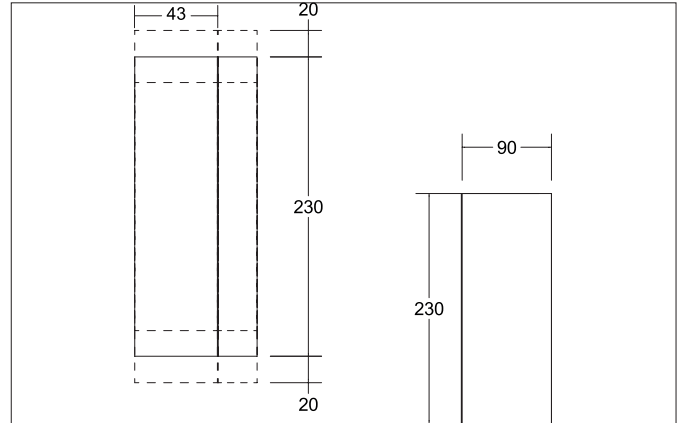

CLIQ LED wall surface mounted luminaire, IP65
 Article no. 60127173

Light.
 For Generations.

Tender
 LED wall surface mounted luminaire, IP65, Rectangular. Luminaire length 230.0 mm, Luminaire width 43.0 mm, Hight 90.0 mm Weight 0.933 kg, optimal light distribution due to a glass transparent cover. Luminous flux 790 lm, Power 2 x 9,2 W, Light colour warm white, Cor-related color temprature (CCT) 3.000 K, Colour rendering index CRI > 90, Housing material: Aluminium / Glass, Colour: White structure, Permissible ambient temperature (ta): -20 °C - +25 °C, Protection class (EN 61140): I, Degree of protection (DIN EN 60529): IP65 when installing in closed ceilings, .With electronic driver, on/off switchable.

Article data	
Article no.	60127173
GTIN	4251433950110
Series name	CLIQ
Short description	LED wall surface mounted luminaire, IP65
Material	Aluminium / Glass
Colour	White
Type of surface	Structure
Shape	Rectangular
Length	230 mm
Width	43 mm
Hight	90 mm
Scope of delivery	Incl. converter for connection to the 230-V mains voltage, on/off switchable
Weight	0.933 kg

CLIQ LED wall surface mounted luminaire, IP65

Article no. 60127173

Light.
For Generations.

Lighting technology	
Colour temperature	3.000 K
Light colour	White
Light output	Direct/Indirect
Luminous flux	790 lm
System efficiency	86 lm/W
Colour rendering	CRI > 90
Reflector	High-gloss
Beam angle	50°
Light sharing	
Adjustable color temperature	No