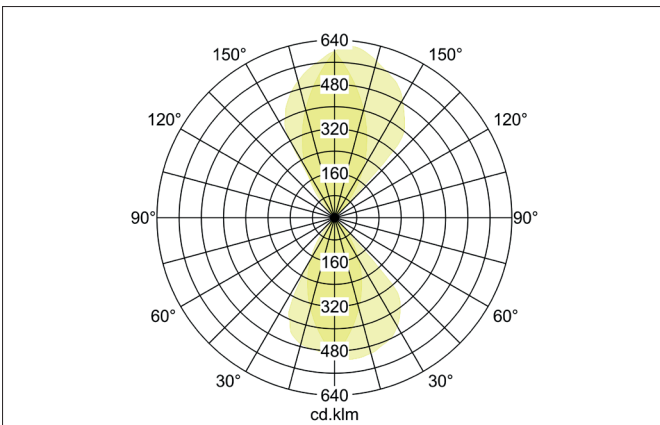

CLIQ LED wall surface mounted luminaire, IP65
 Article no. 60127173

Light.
 For Generations.

Tender
 LED wall surface mounted luminaire, IP65, Rectangular. Luminaire length 230.0 mm, Luminaire width 43.0 mm, Hight 90.0 mm Weight 0.933 kg, optimal light distribution due to a glass transparent cover. Luminous flux 790 lm, Power 2 x 9,2 W, Light colour warm white, Cor-related color temprature (CCT) 3.000 K, Colour rendering index CRI > 90, Housing material: Aluminium / Glass, Colour: White structure, Permissible ambient temperature (ta): -20 °C - +25 °C, Protection class (EN 61140): I, Degree of protection (DIN EN 60529): IP65 when installing in closed ceilings, .With electronic driver, on/off switchable.

Article data	
Article no.	60127173
GTIN	4251433950110
Series name	CLIQ
Short description	LED wall surface mounted luminaire, IP65
Material	Aluminium / Glass
Colour	White
Type of surface	Structure
Shape	Rectangular
Length	230 mm
Width	43 mm
Hight	90 mm
Scope of delivery	Incl. converter for connection to the 230-V mains voltage, on/off switchable
Weight	0.933 kg

CLIQ LED wall surface mounted luminaire, IP65

Article no. 60127173

Light.
For Generations.

Lighting technology	
Colour temperature	3.000 K
Light colour	White
Light output	Direct/Indirect
Luminous flux	790 lm
System efficiency	86 lm/W
Colour rendering	CRI > 90
Reflector	High-gloss
Beam angle	50°
Light sharing	
Adjustable color temperature	No