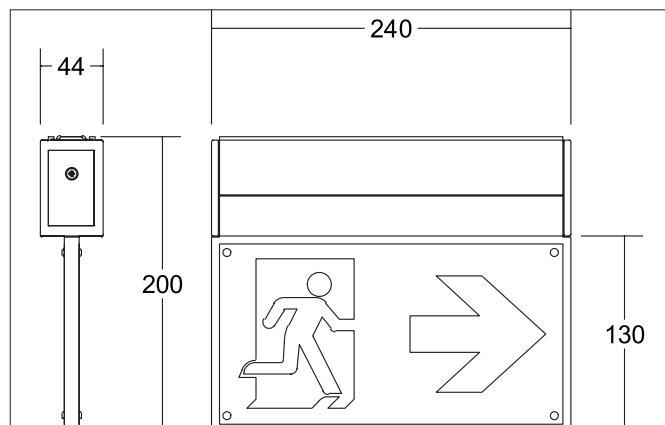

RESCUE TWO Exit sign luminaire

Article no. 79230264

Light.
For Generations.**Tender**

Exit sign luminaire, alu anodized. Surface mounting, Ceiling-/Wall-mounted Escape sign light, recognition range 25 m, nominal operating time 3 h, nominal operating time can be changed to 8 h, then the emergency lighting factor (BLF) is only 40 %, ceiling or wall mounting, incl. LiFePO4 single battery and pictogram set Automatic self-test due to integrated rechargeable battery. Lamp holder: Without fitting, Mounting method: Surface mounting, Place of installation: Ceiling-/Wall-mounted, Material: Aluminium / Polycarbonate, Degree of protection: according to DIN EN 60529 IP41, Protection class: (EN 61140) I, Voltage: 230V AC 50Hz, Power: 4.6W, Colour temperature: 4.000 K, Light colour : White, Adjustability: Not adjustable, With control gear: Yes.

RESCUE TWO Exit sign luminaire

Article no. 79230264

Light.
For Generations.

Article data	
Article no.	79230264
GTIN	4251433949527
Series name	RESCUE TWO
Short description	Exit sign luminaire
Material	Aluminium / Polycarbonate
Colour	Silver
Length	240 mm
Width	44 mm
Height	200 mm
Weight	0.906 kg

Mounting technology	
Mounting method	Surface mounting
Place of installation	Ceiling-/Wall-mounted
Adjustability	Not adjustable
Material cover	Other

Packing data	
Gross weight	1.055 kg
Length of packaging	272 mm
Packaging width	215 mm
Packaging height	57 mm
Disposal at end of life	This product must not be disposed of with household waste. You are obliged, to dispose of such electrical waste separately. By disposing of electrical waste and other old or defective electronics separately, you support recycling or other forms of re-use. In that way you help to take care and to avoid that harmful substances get into the environment.