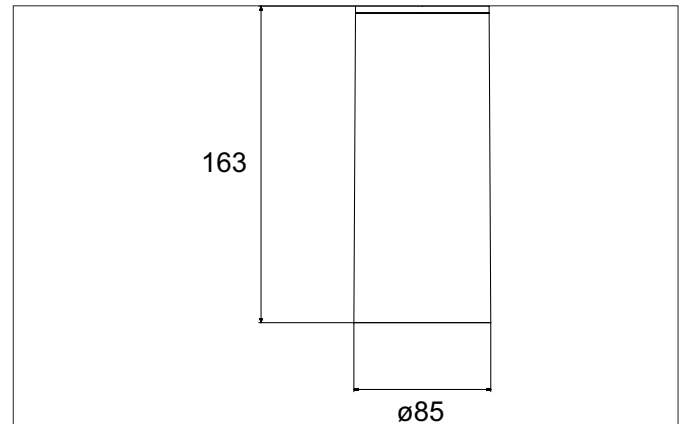

TRAXX MAXI LED surface mounted spot, DALI

Article no. 88843184DA

Light.
For Generations.**Tender**

LED surface mounted spot, DALI, Round. Luminaire diameter 85.0 mm, Hight 163.0 mm Weight 0.655 kg, Reflector silver with rotattions-symmetrical, deep, wide distributed light intensity. Cover glass transparent. Luminous flux 3.590 lm, Power 1 x 28 W, Light colour neutral white, Correlated color temprature (CCT) 4.000 K, Colour rendering index CRI > 90, Rated life time L80/B50 at 25 °C: 50.000 h, Housing material: Aluminium / Glass / Plastic, Colour: Black structure, Permissible ambient temperature (ta): -20 °C - +25 °C, Protection class (EN 61140): I, Degree of protection (DIN EN 60529): IP20. With electronic driver, DALI dimmable.

Article data	
Article no.	88843184DA
GTIN	4251433987796
Series name	TRAXX MAXI
Short description	LED surface mounted spot, DALI
Material	Aluminium / Glass / Plastic
Colour	Black
Type of surface	Structure
Shape	Round
Outer diameter	85 mm
Hight	163 mm
Scope of delivery	Incl. converter for connection to the 230-V mains voltage
Weight	0.655 kg
Conformance	CE, UKCA

TRAXX MAXI LED surface mounted spot, DALI

Article no. 88843184DA

Light.
For Generations.

Lighting technology	
Colour temperature	4.000 K
Light colour	White
Light output	Direct
Luminous flux	3,590 lm
System efficiency	128 lm/W
Colour rendering	CRI > 90
Reflector	High-gloss
Reflector colour	silver
Beam angle	30°
Light sharing	Symmetric
Adjustable color temperature	No