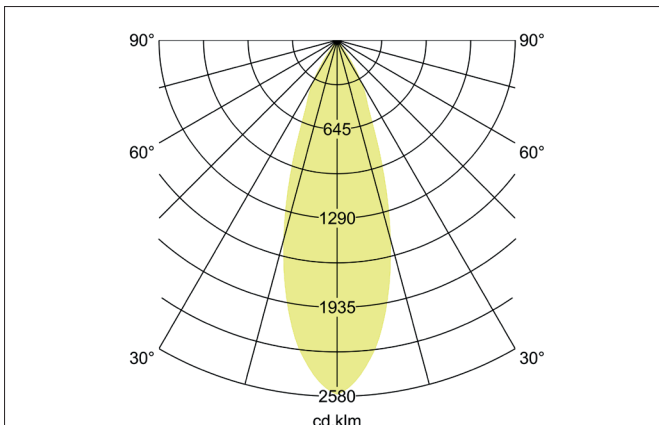

TRAXX MAXI LED surface mounted spot, DALI

Article no. 88843184DA

Light.
For Generations.**Tender**

LED surface mounted spot, DALI, Round. Luminaire diameter 85.0 mm, Hight 163.0 mm Weight 0.655 kg, Reflector silver with rotattions-symmetrical, deep, wide distributed light intensity. Cover glass transparent. Luminous flux 3.590 lm, Power 1 x 28 W, Light colour neutral white, Correlated color temprature (CCT) 4.000 K, Colour rendering index CRI > 90, Rated life time L80/B50 at 25 °C: 50.000 h, Housing material: Aluminium / Glass / Plastic, Colour: Black structure, Permissible ambient temperature (ta): -20 °C - +25 °C, Protection class (EN 61140): I, Degree of protection (DIN EN 60529): IP20. With electronic driver, DALI dimmable.

Article data	
Article no.	88843184DA
GTIN	4251433987796
Series name	TRAXX MAXI
Short description	LED surface mounted spot, DALI
Material	Aluminium / Glass / Plastic
Colour	Black
Type of surface	Structure
Shape	Round
Outer diameter	85 mm
Hight	163 mm
Scope of delivery	Incl. converter for connection to the 230-V mains voltage
Weight	0.655 kg
Conformance	CE, UKCA

TRAXX MAXI LED surface mounted spot, DALI

Article no. 88843184DA

Light.
For Generations.

Lighting technology	
Colour temperature	4.000 K
Light colour	White
Light output	Direct
Luminous flux	3,590 lm
System efficiency	128 lm/W
Colour rendering	CRI > 90
Reflector	High-gloss
Reflector colour	silver
Beam angle	30°
Light sharing	Symmetric
Adjustable color temperature	No