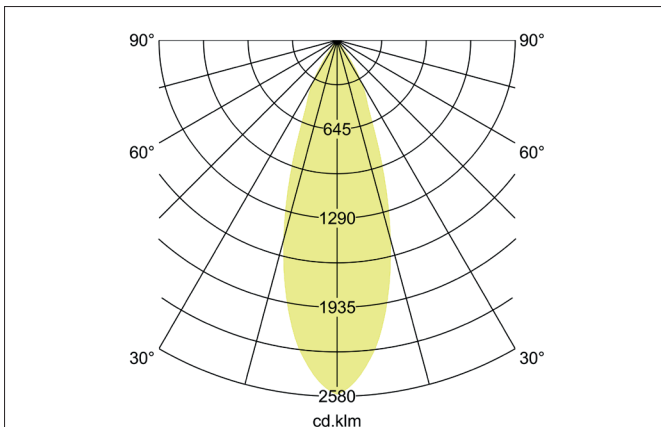

**TRAXX MAXI LED pendant luminaire, DALI**  
 Article no. 88883165DA

**Tender**

LED pendant luminaire, DALI, Round. Luminaire diameter 85.0 mm, Height 163.0 mm, for pendulum mounting. Pendulum length max. 1500.0 mm Weight 0.914 kg, with rotationssymmetrical, deep, wide distributed light intensity. Cover glass transparent. Luminous flux 3.544 lm, Power 1 x 26,4 W, Light colour neutral white, Correlated color temperature (CCT) 3.500 K, Colour rendering index CRI > 90, Rated life time L80/B50 at 25 °C: 50.000 h, Housing material: Aluminium / Glass / Plastic, Colour: Silver structure, Permissible ambient temperature (ta): -20 °C - +25 °C, Protection class (EN 61140): I, Degree of protection (DIN EN 60529): IP20. With electronic driver, DALI dimmable.

Article data	
Article no.	88883165DA
GTIN	4251433995128
Series name	TRAXX MAXI
Short description	LED pendant luminaire, DALI
Material	Aluminium / Glass / Plastic
Colour	Silver
Type of surface	Structure
Shape	Round
Outer diameter	85 mm
Height	163 mm
Weight	0.914 kg
Conformance	CE, UKCA

**TRAXX MAXI LED pendant luminaire, DALI**

Article no. 88883165DA

Lighting technology	
Colour temperature	3.500 K
Light colour	White
Light output	Direct
Luminous flux	3,544 lm
System efficiency	127 lm/W
McAdam-Step	McAdam-Step 3
Colour rendering	CRI > 90
Reflector	High-gloss
Beam angle	30°
Light sharing	Symmetric
Adjustable color temperature	No