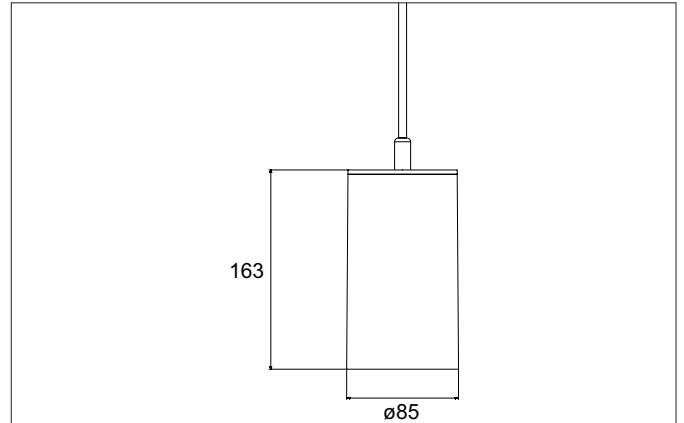

**TRAXX MAXI LED pendant luminaire, DALI**  
 Article no. 88883165DA

**Tender**

LED pendant luminaire, DALI, Round. Luminaire diameter 85.0 mm, Height 163.0 mm, for pendulum mounting. Pendulum length max. 1500.0 mm Weight 0.914 kg, with rotationssymmetrical, deep, wide distributed light intensity. Cover glass transparent. Luminous flux 3.544 lm, Power 1 x 26,4 W, Light colour neutral white, Correlated color temperature (CCT) 3.500 K, Colour rendering index CRI > 90, Rated life time L80/B50 at 25 °C: 50.000 h, Housing material: Aluminium / Glass / Plastic, Colour: Silver structure, Permissible ambient temperature (ta): -20 °C - +25 °C, Protection class (EN 61140): I, Degree of protection (DIN EN 60529): IP20. With electronic driver, DALI dimmable.

Article data	
Article no.	88883165DA
GTIN	4251433995128
Series name	TRAXX MAXI
Short description	LED pendant luminaire, DALI
Material	Aluminium / Glass / Plastic
Colour	Silver
Type of surface	Structure
Shape	Round
Outer diameter	85 mm
Height	163 mm
Weight	0.914 kg
Conformance	CE, UKCA

**TRAXX MAXI LED pendant luminaire, DALI**

Article no. 88883165DA

Lighting technology	
Colour temperature	3.500 K
Light colour	White
Light output	Direct
Luminous flux	3,544 lm
System efficiency	127 lm/W
McAdam-Step	McAdam-Step 3
Colour rendering	CRI > 90
Reflector	High-gloss
Beam angle	30°
Light sharing	Symmetric
Adjustable color temperature	No

Packing data	
Gross weight	0.98 kg
Length of packaging	170 mm
Packaging width	170 mm
Packaging height	110 mm
Disposal at end of life	This product must not be disposed of with household waste. You are obliged, to dispose of such electrical waste separately. By disposing of electrical waste and other old or defective electronics separately, you support recycling or other forms of re-use. In that way you help to take care and to avoid that harmful substances get into the environment.