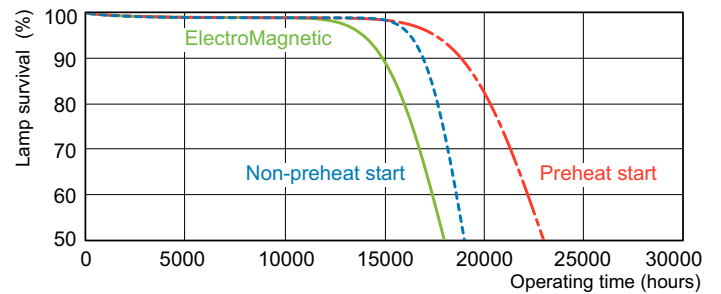

Life Expectancy Diagram - MASTER TL-D Super 80 36W/827 1SL/25