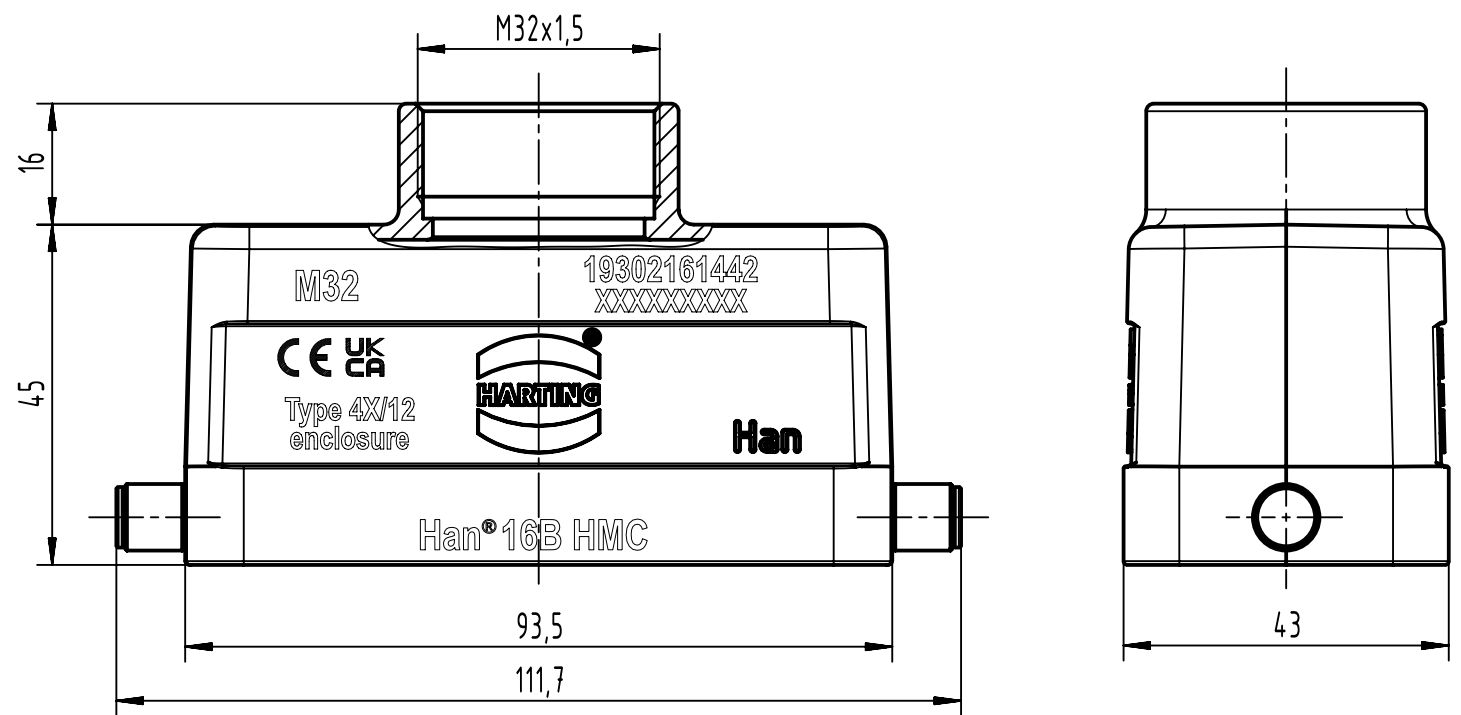

A

B

C

D

	All Dimensions in mm Original Size DIN A4		Scale 1:1	Free size tol.		Ref.	
						Sub.	
	All rights reserved		Created by spreenb	Inspected by gerb	Standardisation	Date 24-Sep-2025	State 40 - Released
	Department EL PD		Title Han 16B HMC-HTE-for SL-M32				Doc-Key / ECM-Nr. DS00193460
HARTING D-32339 Espelkamp			Type TB	Design Number DS00193460	SAP Mat. Number 19302161442	Rev. G	Page 1/1