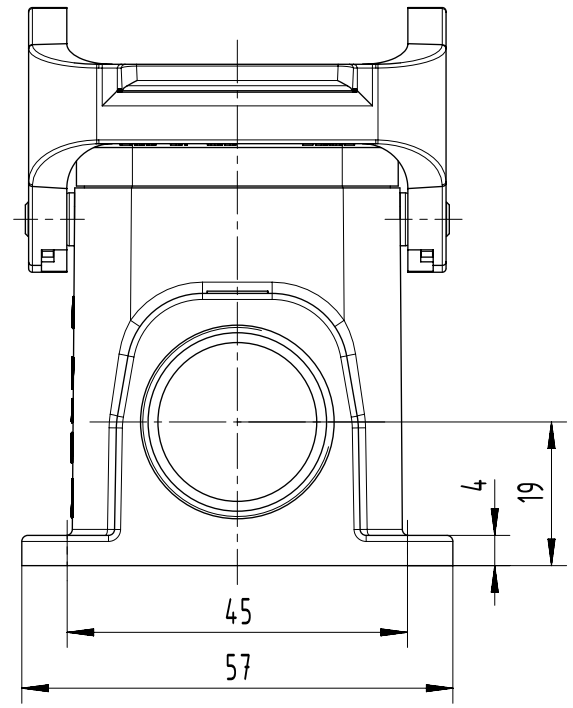

19340100271
 XXXXXXXXX
 Type 4X/12 enclosure
 CE UK

132
 144

Ø5,6

M25x1,5

55,8

M25x1,5

M25

M25

	All Dimensions in mm Original Size DIN A4		Scale 1:1	Free size tol.		Ref.		
						Sub.		
	All rights reserved Department EL PD		Created by spreenb	Inspected by gerb	Standardisation	Date 31-Mar-2025	State 40 - Released	
			Title Han 10HvE-asg2-QB-M25				Doc-Key / ECM-Nr. DS00180055	
HARTING D-32339 Espelkamp			Type TB	Design Number DS00180055	SAP Mat. Number 19340100271	Rev. C	Page 1/1	