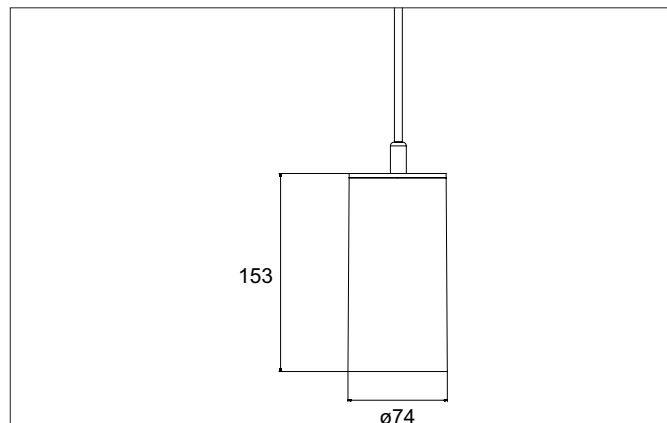

**TRAXX MIDI LED pendant luminaire, on/off switchable**

Article no. 88875173

**Tender**

LED pendant luminaire, on/off switchable, Round. Luminaire diameter 74.0 mm, Height 153.0 mm, for pendulum mounting. Pendulum length max. 1500.0 mm Weight 0.62 kg, with rotationssymmetrical, deep, wide distributed light intensity. Cover glass transparent. Luminous flux 2.550 lm, Power 1 x 19,5 W, Light colour warm white, Correlated color temperature (CCT) 3.000 K, Colour rendering index CRI > 90, Rated life time L80/B50 at 25 °C: 50.000 h, Housing material: Aluminium, Colour: White structure, Permissible ambient temperature (ta): -20 °C - +25 °C, Protection class (EN 61140): I, Degree of protection (DIN EN 60529): IP20. With electronic driver, on/off switchable.

Article data	
Article no.	88875173
GTIN	4251433976905
Series name	TRAXX MIDI
Short description	LED pendant luminaire, on/off switchable
Material	Aluminium
Colour	White
Type of surface	Structure
Shape	Round
Outer diameter	74 mm
Height	153 mm
Weight	0.620 kg
Conformance	CE, UKCA

Mounting technology	
Mounting method	Suspended
Place of installation	Ceiling-mounted
Adjustability	Not adjustable
Pendulum length max.	1,500 mm
Material cover	Glass transparent
Suitable for through-wiring	No

Packing data	
Gross weight	0.69 kg
Length of packaging	170 mm
Packaging width	170 mm
Packaging height	110 mm
Disposal at end of life	This product must not be disposed of with household waste. You are obliged, to dispose of such electrical waste separately. By disposing of electrical waste and other old or defective electronics separately, you support recycling or other forms of re-use. In that way you help to take care and to avoid that harmful substances get into the environment.