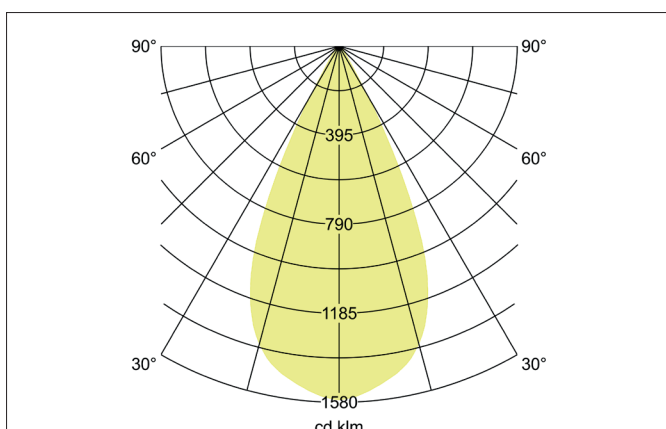

**TRAXX MIDI LED pendant luminaire, on/off switchable**

Article no. 88875173

**Tender**

LED pendant luminaire, on/off switchable, Round. Luminaire diameter 74.0 mm, Height 153.0 mm, for pendulum mounting. Pendulum length max. 1500.0 mm Weight 0.62 kg, with rotationssymmetrical, deep, wide distributed light intensity. Cover glass transparent. Luminous flux 2.550 lm, Power 1 x 19,5 W, Light colour warm white, Correlated color temperature (CCT) 3.000 K, Colour rendering index CRI > 90, Rated life time L80/B50 at 25 °C: 50.000 h, Housing material: Aluminium, Colour: White structure, Permissible ambient temperature (ta): -20 °C - +25 °C, Protection class (EN 61140): I, Degree of protection (DIN EN 60529): IP20. With electronic driver, on/off switchable.

Article data	
Article no.	88875173
GTIN	4251433976905
Series name	TRAXX MIDI
Short description	LED pendant luminaire, on/off switchable
Material	Aluminium
Colour	White
Type of surface	Structure
Shape	Round
Outer diameter	74 mm
Height	153 mm
Weight	0.620 kg
Conformance	CE, UKCA