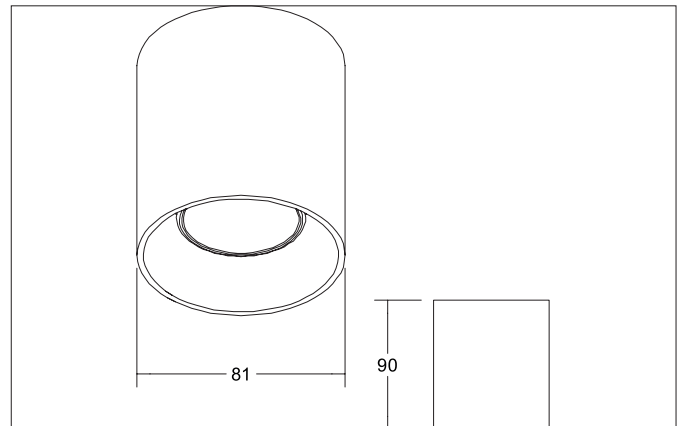

**TURN-R Decken-Anbau-Modul, für GU10-Lampe, ohne LED-Modul**

Article no. 45130170

**Tender**

Surface-mounted ceiling module, for GU10 lamp, without LED module, textured white, round. Compact design for harmonious implementation in harmonious, architectural room concepts. Module for 1 x LED retrofit lamp. Direct light emission. Version: GU10, Mounting type: Surface-mounted, Mounting location: Ceiling-mounted, Material: Aluminium, Protection rating on room side: to DIN EN 60529: IP20, Protection class: (EN 61140) I, Voltage: 230 V AC 50 Hz, Power: 7.5 W, Number of bulbs / sockets: 1 piece, Adjustability: non-adjustable, without control gear, Type of dimming: other.

Article data	
Article no.	45130170
GTIN	4251433949176
Series name	TURN-R
Short description	Decken-Anbau-Modul, für GU10-Lampe, ohne LED-Modul
Material	Aluminium
Colour	White
Type of surface	Structure
Shape	Round
Outer diameter	81 mm
Height	90 mm
Scope of delivery	mit GU10-Fassung, ohne LED-Leuchtmittel
Weight	0.273 kg
Conformance	CE, UKCA

Mounting technology	
Mounting method	Surface mounting
Place of installation	Ceiling-mounted
Adjustability	Not adjustable
Material cover	Without cover
Suitable for through-wiring	No

Packing data	
Gross weight	0.318 kg
Length of packaging	100 mm
Packaging width	90 mm
Packaging height	90 mm
Disposal at end of life	<p>This product must not be disposed of with household waste. You are obliged, to dispose of such electrical waste separately.</p> <p>By disposing of electrical waste and other old or defective electronics separately, you support recycling or other forms of re-use. In that way you help to take care and to avoid that harmful substances get into the environment.</p>