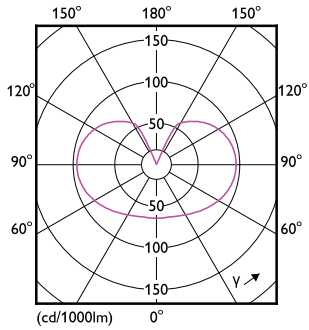

LED-Lampen mit klassischem Glühfaden

Photometrische Daten

Bulb A67 100W 1521lm 2700K E27 NDFrosted