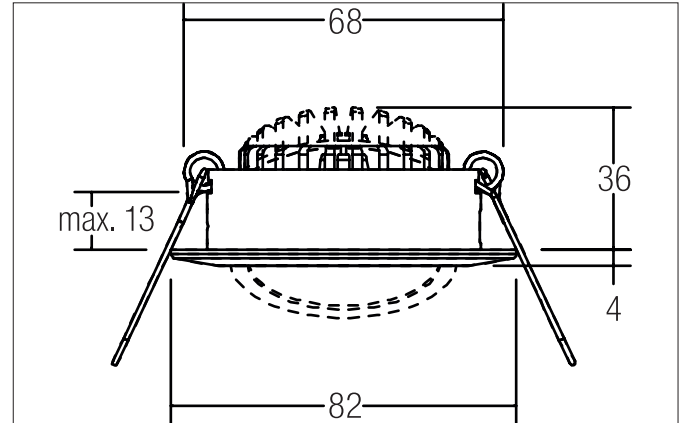

BB03 LED recessed spot set, on/off switchable
 Article no. 38363173

Light.
 For Generations.

Tender
 LED recessed spot set, on/off switchable, Round. Toolless ceiling installation by installation springs. Ceiling cut-out Ø 68 mm, Installation depth 36 mm, Outer diameter 82 mm, Weight 0,132 kg. Reflector silver with rotationssymmetrical, deep, wide distributed light intensity. optimal light distribution due to a polycarbonat clear cover. Luminous flux 630 lm, Power 1 x 6 W, Light colour warm white, Correlated color temperature (CCT) 3.000 K, Colour rendering index CRI > 80, Rated life time L80/B20 at 25 °C: 50.000 h, Housing material: Aluminium / Plastic, Colour: White structure, Permissible ambient temperature (ta): -20 °C - +25 °C, Protection class (EN 61140): II, Degree of protection (DIN EN 60529): IP20, .With electronic driver, on/off switchable.

Article data	
Article no.	38363173
GTIN	4251433953951
Series name	BB03
Short description	LED recessed spot set, on/off switchable
Material	Aluminium / Plastic
Colour	White
Type of surface	Structure
Shape	Round
Outer diameter	82 mm
Built-in diameter	68 mm
Installation depth	36 mm
Hight	4 mm
Weight	0.132 kg

BB03 LED recessed spot set, on/off switchable

Article no. 38363173

Light.
For Generations.

Packing data	
Gross weight	0.17 kg
Length of packaging	95 mm
Packaging width	75 mm
Packaging height	95 mm
Disposal at end of life	<p>This product must not be disposed of with household waste. You are obliged, to dispose of such electrical waste separately.</p> <p>By disposing of electrical waste and other old or defective electronics separately, you support recycling or other forms of re-use. In that way you help to take care and to avoid that harmful substances get into the environment.</p>