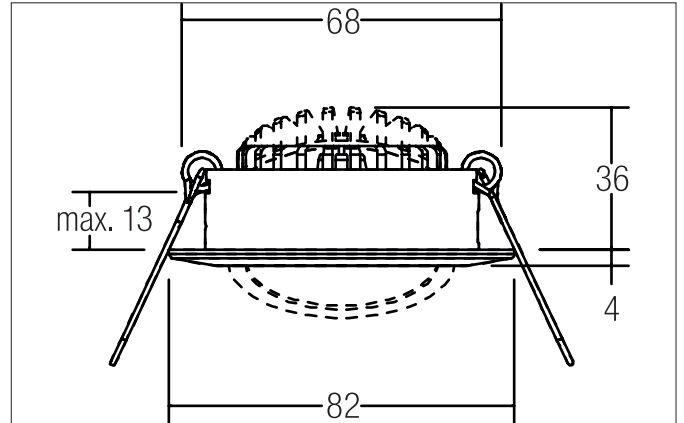

BB03 LED recessed spot set, on/off switchable
 Article no. 38363183

Light.
 For Generations.

Tender
 LED recessed spot set, on/off switchable, Round. Toolless ceiling installation by installation springs. Ceiling cut-out Ø 68 mm, Installation depth 36 mm, Outer diameter 82 mm, Weight 0,132 kg. Reflector silver with rotationssymmetrical, deep, wide distributed light intensity. optimal light distribution due to a polycarbonat clear cover. Luminous flux 630 lm, Power 1 x 6 W, Light colour warm white, Correlated color temperature (CCT) 3.000 K, Colour rendering index CRI > 80, Rated life time L80/B20 at 25 °C: 50.000 h, Housing material: Aluminium / Plastic, Colour: Black structure, Permissible ambient temperature (ta): -20 °C - +25 °C, Protection class (EN 61140): II, Degree of protection (DIN EN 60529): IP20, .With electronic driver, on/off switchable.

Article data	
Article no.	38363183
GTIN	4251433953968
Series name	BB03
Short description	LED recessed spot set, on/off switchable
Material	Aluminium / Plastic
Colour	Black
Type of surface	Structure
Shape	Round
Outer diameter	82 mm
Built-in diameter	68 mm
Installation depth	36 mm
Hight	4 mm
Weight	0.132 kg

BB03 LED recessed spot set, on/off switchable

Article no. 38363183

Light.
For Generations.

Packing data	
Gross weight	0.17 kg
Length of packaging	95 mm
Packaging width	75 mm
Packaging height	95 mm
Disposal at end of life	<p>This product must not be disposed of with household waste. You are obliged, to dispose of such electrical waste separately.</p> <p>By disposing of electrical waste and other old or defective electronics separately, you support recycling or other forms of re-use. In that way you help to take care and to avoid that harmful substances get into the environment.</p>