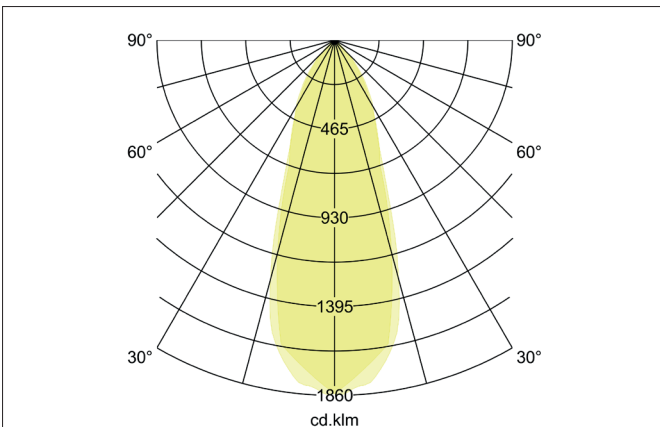

BB03 LED recessed spot set, on/off switchable
 Article no. 38363183

Light.
 For Generations.

Tender
 LED recessed spot set, on/off switchable, Round. Toolless ceiling installation by installation springs. Ceiling cut-out Ø 68 mm, Installation depth 36 mm, Outer diameter 82 mm, Weight 0,132 kg. Reflector silver with rotationssymmetrical, deep, wide distributed light intensity. optimal light distribution due to a polycarbonat clear cover. Luminous flux 630 lm, Power 1 x 6 W, Light colour warm white, Correlated color temperature (CCT) 3.000 K, Colour rendering index CRI > 80, Rated life time L80/B20 at 25 °C: 50.000 h, Housing material: Aluminium / Plastic, Colour: Black structure, Permissible ambient temperature (ta): -20 °C - +25 °C, Protection class (EN 61140): II, Degree of protection (DIN EN 60529): IP20, .With electronic driver, on/off switchable.

Article data	
Article no.	38363183
GTIN	4251433953968
Series name	BB03
Short description	LED recessed spot set, on/off switchable
Material	Aluminium / Plastic
Colour	Black
Type of surface	Structure
Shape	Round
Outer diameter	82 mm
Built-in diameter	68 mm
Installation depth	36 mm
Hight	4 mm
Weight	0.132 kg

Operating technology of the luminaire	
Lamp holder	Plug&Play
Power	6 W
Voltage type	DC
Current	350 mA
Lamp	LED
Protection class	III
Degree of protection	IP20

Operating technology of driver	
Length	68 mm
Width	35 mm
Height	21 mm
AC nominal voltage min	220 V
AC nominal voltage max	240 V
Frequenz max.	50 Hz
Dimmable	No
Control	on/off
Starting current	10 A (max. 10ms)
Power min	1 W
Power	7.2 W
Current	350 mA
Degree of protection	IP20
Protection class	II
Flickerfrei	Yes