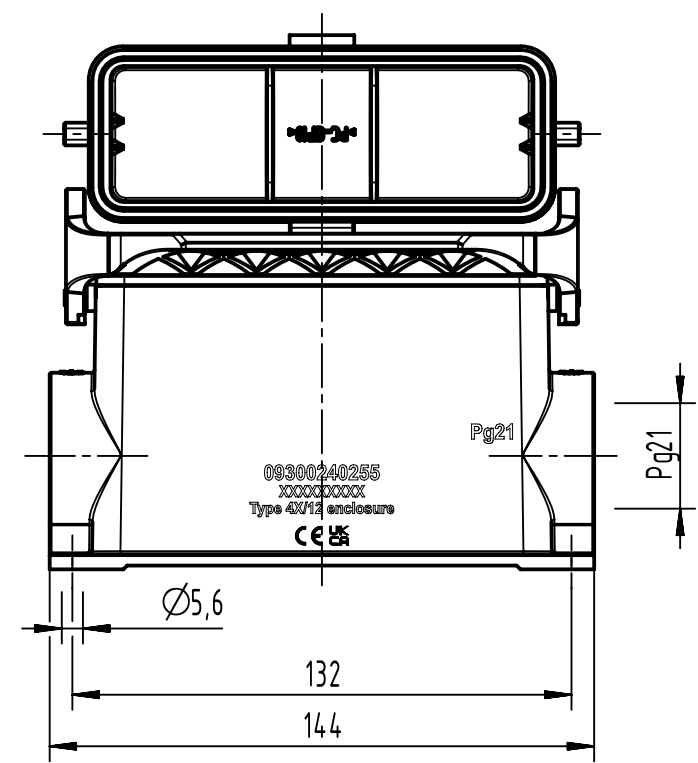

1 2 3 4 5 6

A

B

C

D

	All Dimensions in mm Original Size DIN A4		Scale 1:2	Free size tol.		Ref.
			Created by SPRENB	Inspected by GERB	Standardisation	Sub.
All rights reserved		Department EL PD		Date 2024-01-11	State Final Release	
HARTING D-32339 Espelkamp		Title Han 24B-asg1-LB-K-21			Doc-Key / ECM-Nr. 100205722/UGD/004/D 500000255806	
		Type TB	Number 09 30 024 0255		Rev. D	Page 1/1