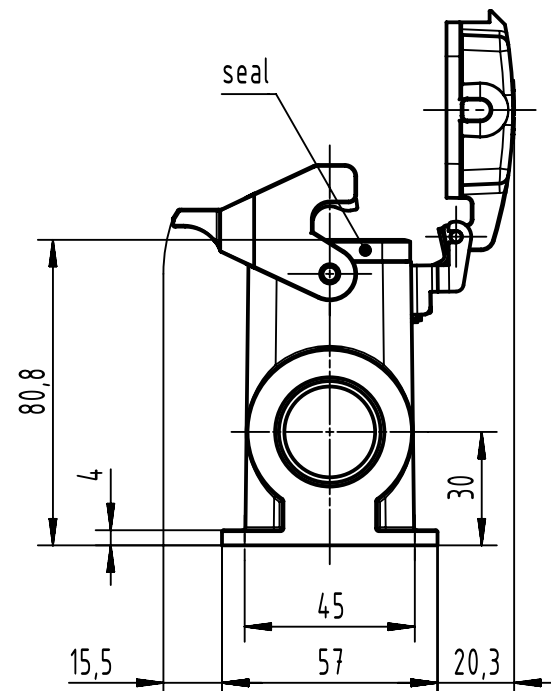

1 2 3 4 5 6

A

B

C

D

	All Dimensions in mm Original Size DIN A4		Scale 1:2	Free size tol.		Ref.
			Created by SPRENB	Inspected by GERB	Standardisation	Sub.
All rights reserved		Department EL PD		Date 2024-01-11	State Final Release	
HARTING D-32339 Espelkamp		Title Han 24B-asg1-LB-K-21			Doc-Key / ECM-Nr. 100205722/UGD/004/D 500000255806	
		Type TB	Number 09 30 024 0255		Rev. D	Page 1/1