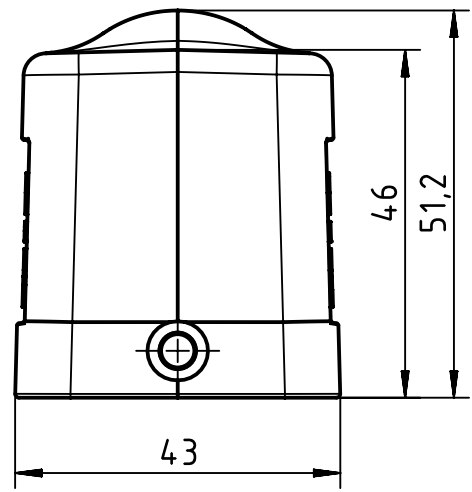

1 2 3 4 5 6

A

B

C

D

	All Dimensions in mm Original Size DIN A4		Scale 1:1	Free size tol.		Ref.		
						Sub.		
	All rights reserved		Created by 101644	Inspected by GERB	Standardisation	Date 2023-11-23	State Final Release	
	Department EL PD		Title Han B Hood Side Entry LC 2 Pegs PG 16				Doc-Key / ECM-Nr. 100178822/UGD/007/E 500000258203	
HARTING D-32339 Espelkamp			Type TB	Number 09 30 006 1541			Rev. E	Page 1/1