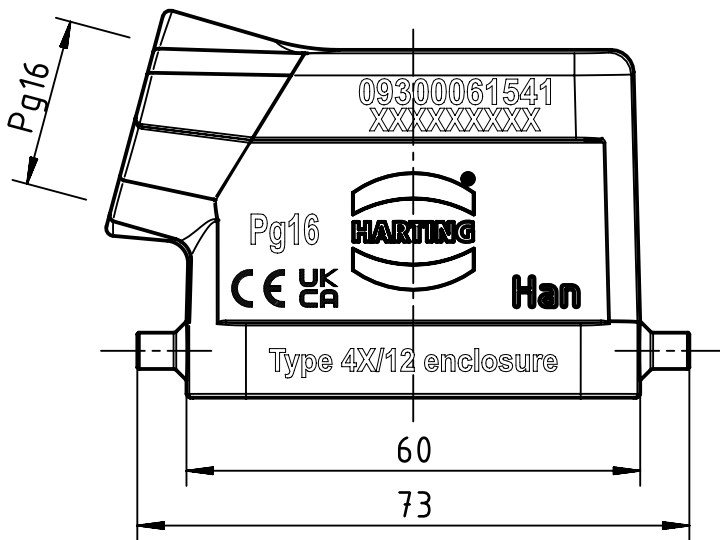

1 2 3 4 5 6

A

B

C

D

	All Dimensions in mm Original Size DIN A4		Scale 1:1	Free size tol.		Ref.		
						Sub.		
	All rights reserved		Created by 101644	Inspected by GERB	Standardisation	Date 2023-11-23	State Final Release	
	Department EL PD		Title Han B Hood Side Entry LC 2 Pegs PG 16				Doc-Key / ECM-Nr. 100178822/UGD/007/E 500000258203	
HARTING D-32339 Espelkamp			Type TB	Number 09 30 006 1541			Rev. E	Page 1/1