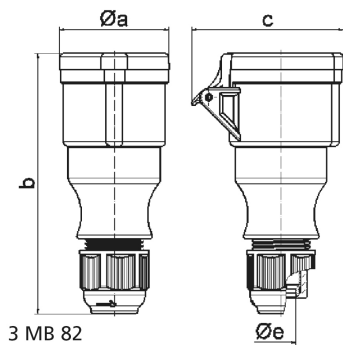

Connector - with screw terminals one piece housing

Product description	
BALS-Prd.-Nr	303-TLS
EAN	4024941192316
Product category	TLS connector MULTI-GRIP cable gland
Current	16A
Number of poles	5p
Arrangement of phases	3p+N+PE
Position of earth contact	6 h
Voltage	200/346 - 240/415V~
Frequency	50/60Hz

Product description	
Protection degree	IP44
Colour code	red RAL 3000
Colour of appliance	Hinged lid red RAL 3000, Enclosure red RAL 3000, Cable gland grey RAL 7035
Connection design	with screw terminal
Maximum conductor size	2,5 qmm
Cable entry	Cable gland
Height	154mm
Width	65mm
Depth	91mm
Material of enclosure	Polyamide
Contacts	the contact carrier is made of polyamide, the contacts are brass

Additional technical properties	
	one piece housing, MULTI-GRIP cable gland with gasket and integrated strain relief, For cable diameter from 8 up to max. 18 mm

Logistics data	
Weight/pcs	0.194 kg / Piece
Packaging	Carton
Content amount	10 ST
EAN	4024941829366

Logistics data	
Length	275 mm
Width	175 mm
Height	137 mm
Weight	2.065 kg
Volume	5,737.5 ccm

Ampere	16	16	16	32	32	32
Polzahl	3	4	5	3	4	5
a ø	51,0	58,0	65,0	67,0	67,0	73,0
b	145,0	148,0	156,0	185,0	185,0	185,0
c	74,0	84,0	90,0	94,0	94,0	102,0
e ø	18,0	18,0	18,0	23,0	23,0	23,0
Leiter mm ² min	1	1	1	2,5	2,5	2,5
Leiter mm ² max	2,5	2,5	2,5	6	6	6