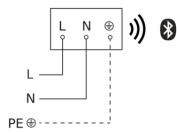

Sensor-switched LED outdoor light

L 40 SC

with motion detector & Bluetooth

EAN 4007841 085247

Article number 085247

Circuit diagram Bluetooth

Circuit diagram Bluetooth