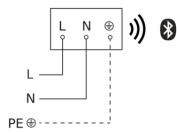

Sensor-switched LED outdoor light

L 42 SC

with motion detector & Bluetooth

EAN 4007841 085261

Article number 085261

Circuit diagram Bluetooth

Circuit diagram Bluetooth