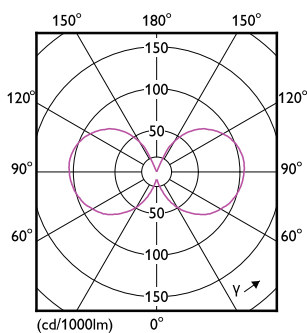

Photometrische Daten

Light Distribution Diagram - CorePro LEDCandle ND6.5-60W B35E14827CLG