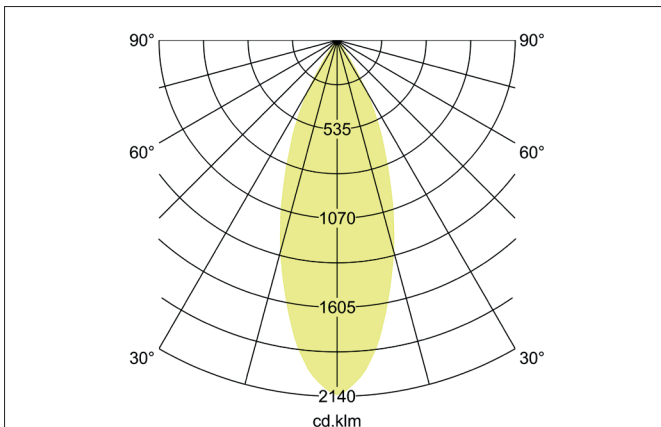

**TRAXX MINI LED pendant luminaire, direct**

Article no. 88864164

**Tender**

LED pendant luminaire, direct, Round. Luminaire diameter 60.0 mm, Height 133.0 mm, for pendulum mounting. Pendulum length max. 1500.0 mm Weight 0.549 kg, with rotationssymmetrical, deep, wide distributed light intensity. Cover glass transparent. Luminous flux 1.821 lm, Power 1 x 12,5 W, Light colour neutral white, Correlated color temperature (CCT) 4.000 K, Colour rendering index CRI > 90, Rated life time L80/B50 at 25 °C: 50.000 h, Housing material: Aluminium / Glass / Plastic, Colour: Silver structure, Permissible ambient temperature (ta): -20 °C - +25 °C, Protection class (EN 61140): I, Degree of protection (DIN EN 60529): IP20. With electronic driver, on/off switchable.

Article data	
Article no.	88864164
GTIN	4251433976561
Series name	TRAXX MINI
Short description	LED pendant luminaire, direct
Material	Aluminium / Glass / Plastic
Colour	Silver
Type of surface	Structure
Shape	Round
Outer diameter	60 mm
Height	133 mm
Weight	0.549 kg
Conformance	CE, UKCA

**TRAXX MINI LED pendant luminaire, direct**

Article no. 88864164

Lighting technology	
Colour temperature	4.000 K
Light colour	White
Light output	Direct
Luminous flux	1,821 lm
System efficiency	126 lm/W
McAdam-Step	McAdam-Step 3
Colour rendering	CRI > 90
Reflector	High-gloss
Beam angle	40°
Light sharing	Symmetric
Adjustable color temperature	No