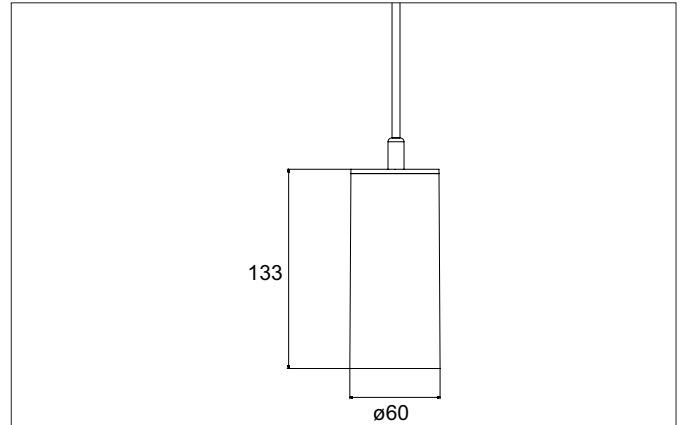

**TRAXX MINI LED pendant luminaire, direct**

Article no. 88864164

**Tender**

LED pendant luminaire, direct, Round. Luminaire diameter 60.0 mm, Height 133.0 mm, for pendulum mounting. Pendulum length max. 1500.0 mm Weight 0.549 kg, with rotationssymmetrical, deep, wide distributed light intensity. Cover glass transparent. Luminous flux 1.821 lm, Power 1 x 12,5 W, Light colour neutral white, Correlated color temperature (CCT) 4.000 K, Colour rendering index CRI > 90, Rated life time L80/B50 at 25 °C: 50.000 h, Housing material: Aluminium / Glass / Plastic, Colour: Silver structure, Permissible ambient temperature (ta): -20 °C - +25 °C, Protection class (EN 61140): I, Degree of protection (DIN EN 60529): IP20. With electronic driver, on/off switchable.

Article data	
Article no.	88864164
GTIN	4251433976561
Series name	TRAXX MINI
Short description	LED pendant luminaire, direct
Material	Aluminium / Glass / Plastic
Colour	Silver
Type of surface	Structure
Shape	Round
Outer diameter	60 mm
Height	133 mm
Weight	0.549 kg
Conformance	CE, UKCA

**TRAXX MINI LED pendant luminaire, direct**

Article no. 88864164

Lighting technology	
Colour temperature	4.000 K
Light colour	White
Light output	Direct
Luminous flux	1,821 lm
System efficiency	126 lm/W
McAdam-Step	McAdam-Step 3
Colour rendering	CRI > 90
Reflector	High-gloss
Beam angle	40°
Light sharing	Symmetric
Adjustable color temperature	No

Packing data	
Gross weight	0.613 kg
Length of packaging	170 mm
Packaging width	170 mm
Packaging height	110 mm
Disposal at end of life	This product must not be disposed of with household waste. You are obliged, to dispose of such electrical waste separately. By disposing of electrical waste and other old or defective electronics separately, you support recycling or other forms of re-use. In that way you help to take care and to avoid that harmful substances get into the environment.