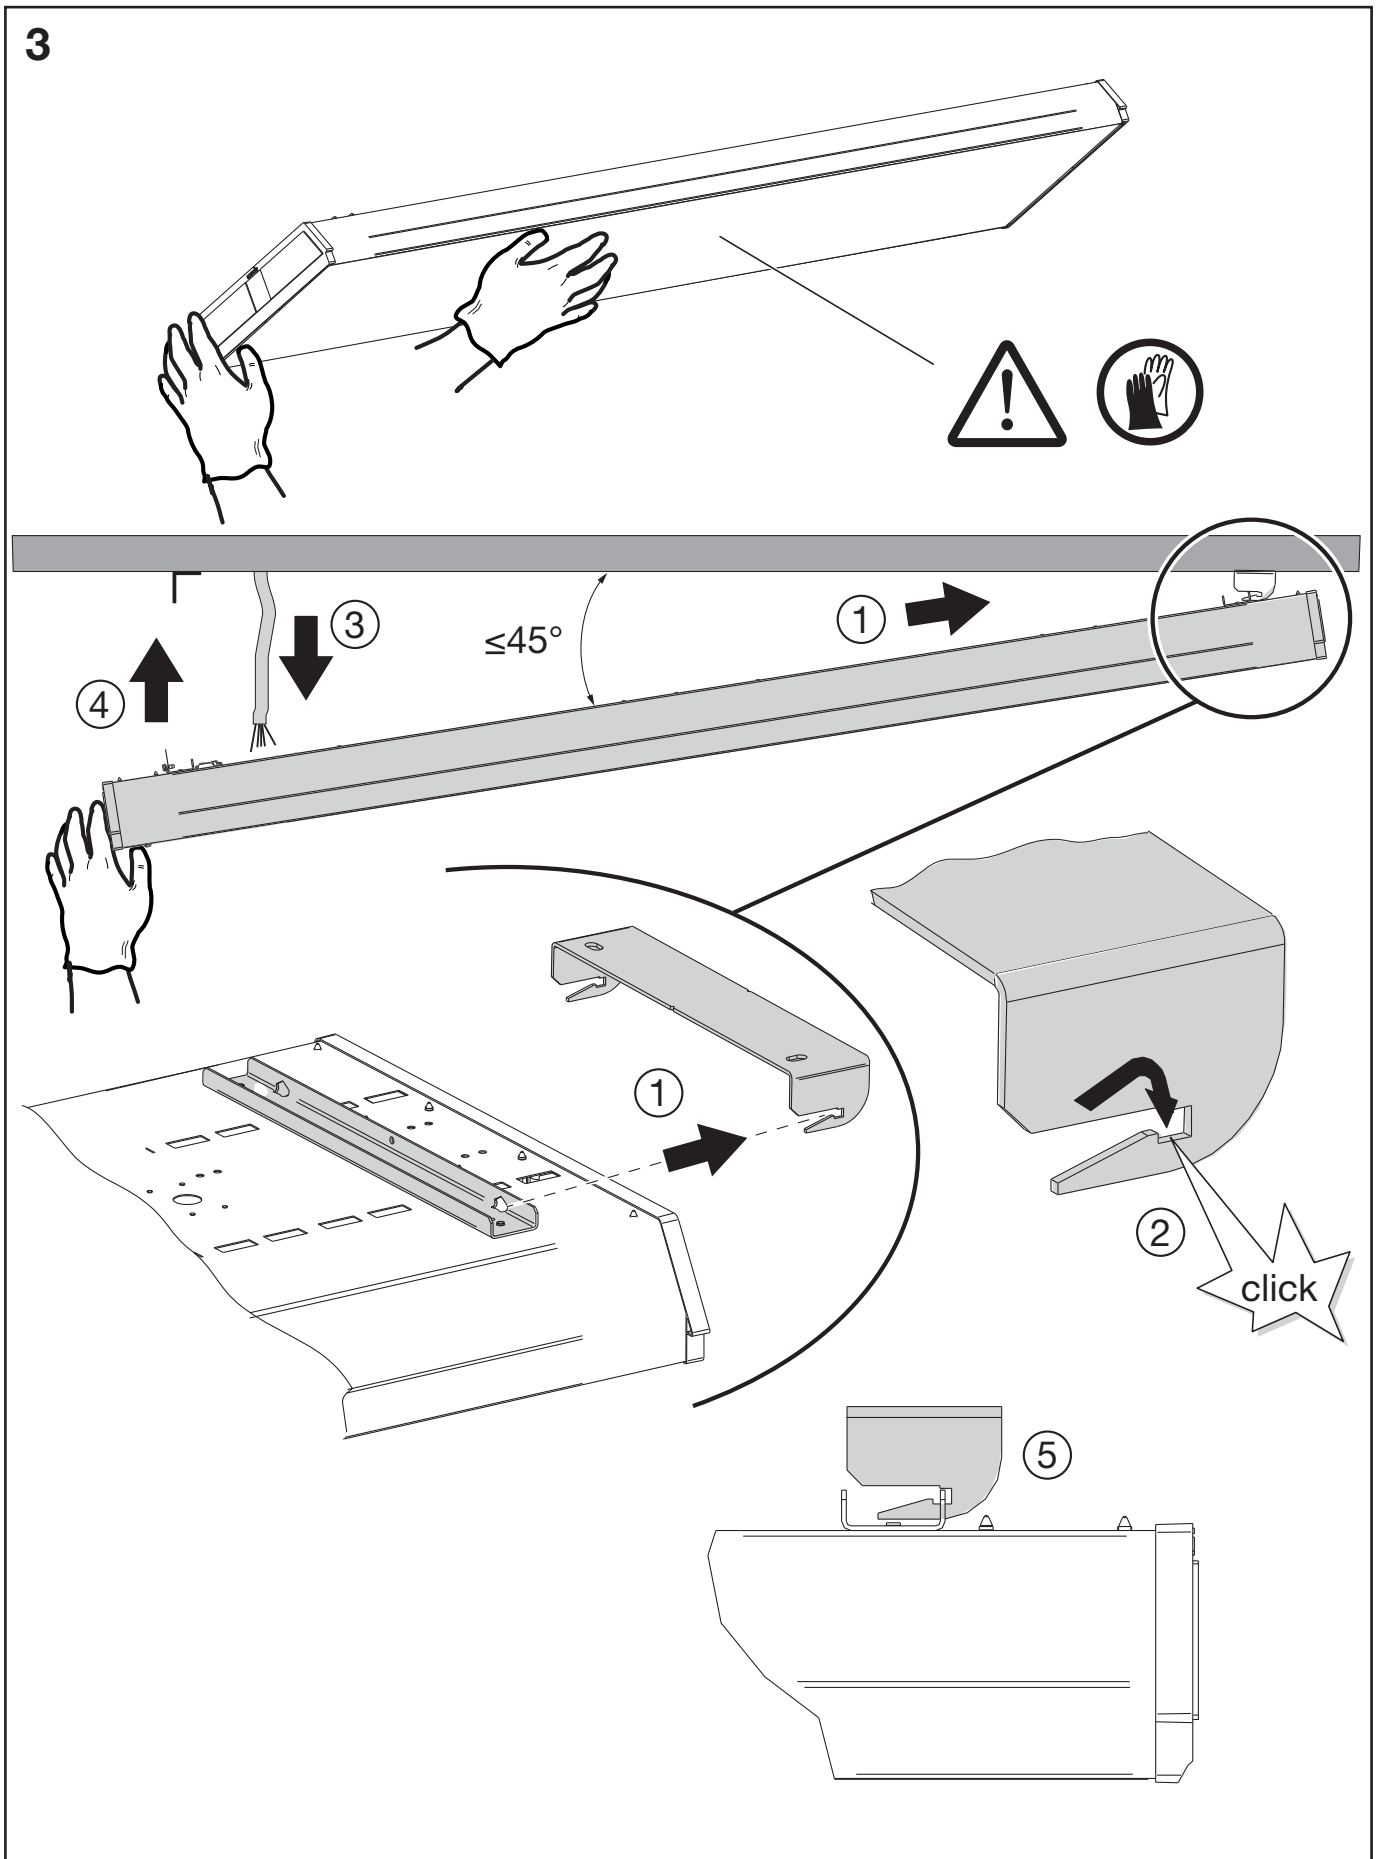

Hallenflächenleuchte LS160 LED
highbay LS160 LED

Hallenleuchte T16
highbay T16

Zubehör
accessories

Deckenanbau
ceiling mounting

5LJ160003

siteco

Hallenleuchte / highbay

2

4

IP65 LED

IP20 IP65 T16

5a

Linect®

5b

$\leq \varnothing 2.5\text{mm}^2$

5c