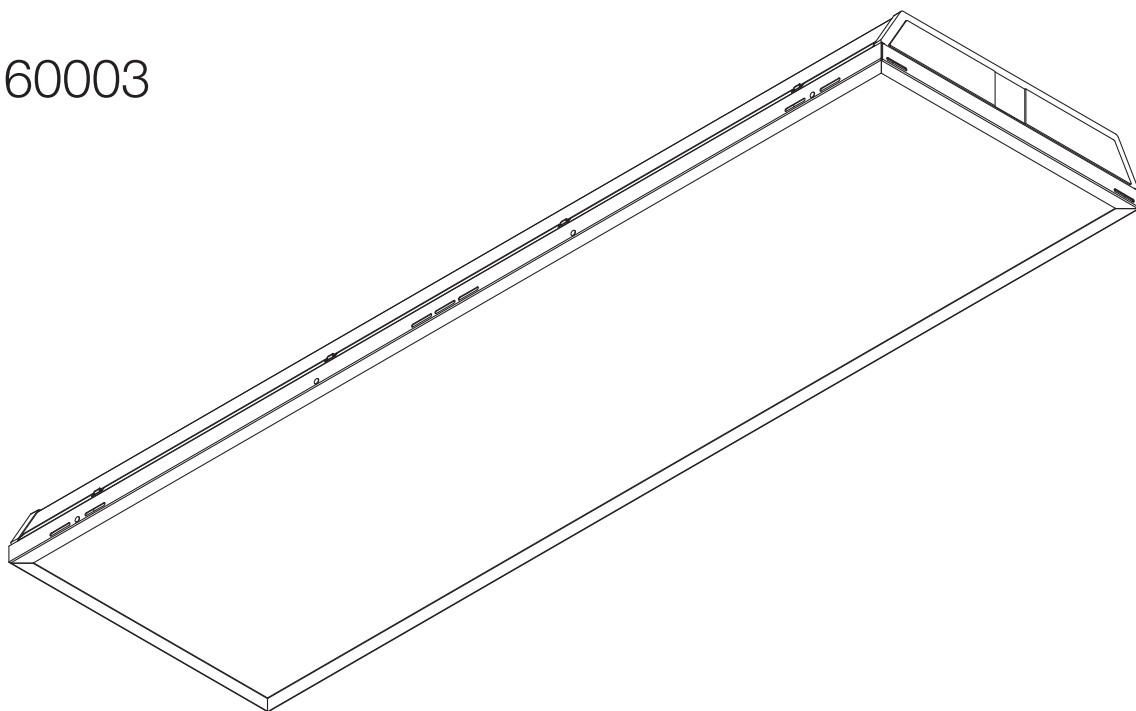

Hallenflächenleuchte LS160 LED
highbay LS160 LED

Hallenleuchte T16
highbay T16

Zubehör
accessories

Deckenanbau
ceiling mounting

5LJ160003

siteco

Hallenleuchte / highbay

2

4

IP65 LED

IP20 IP65 T16

5a

Linect®

5b

$\leq \varnothing 2.5\text{mm}^2$

5c