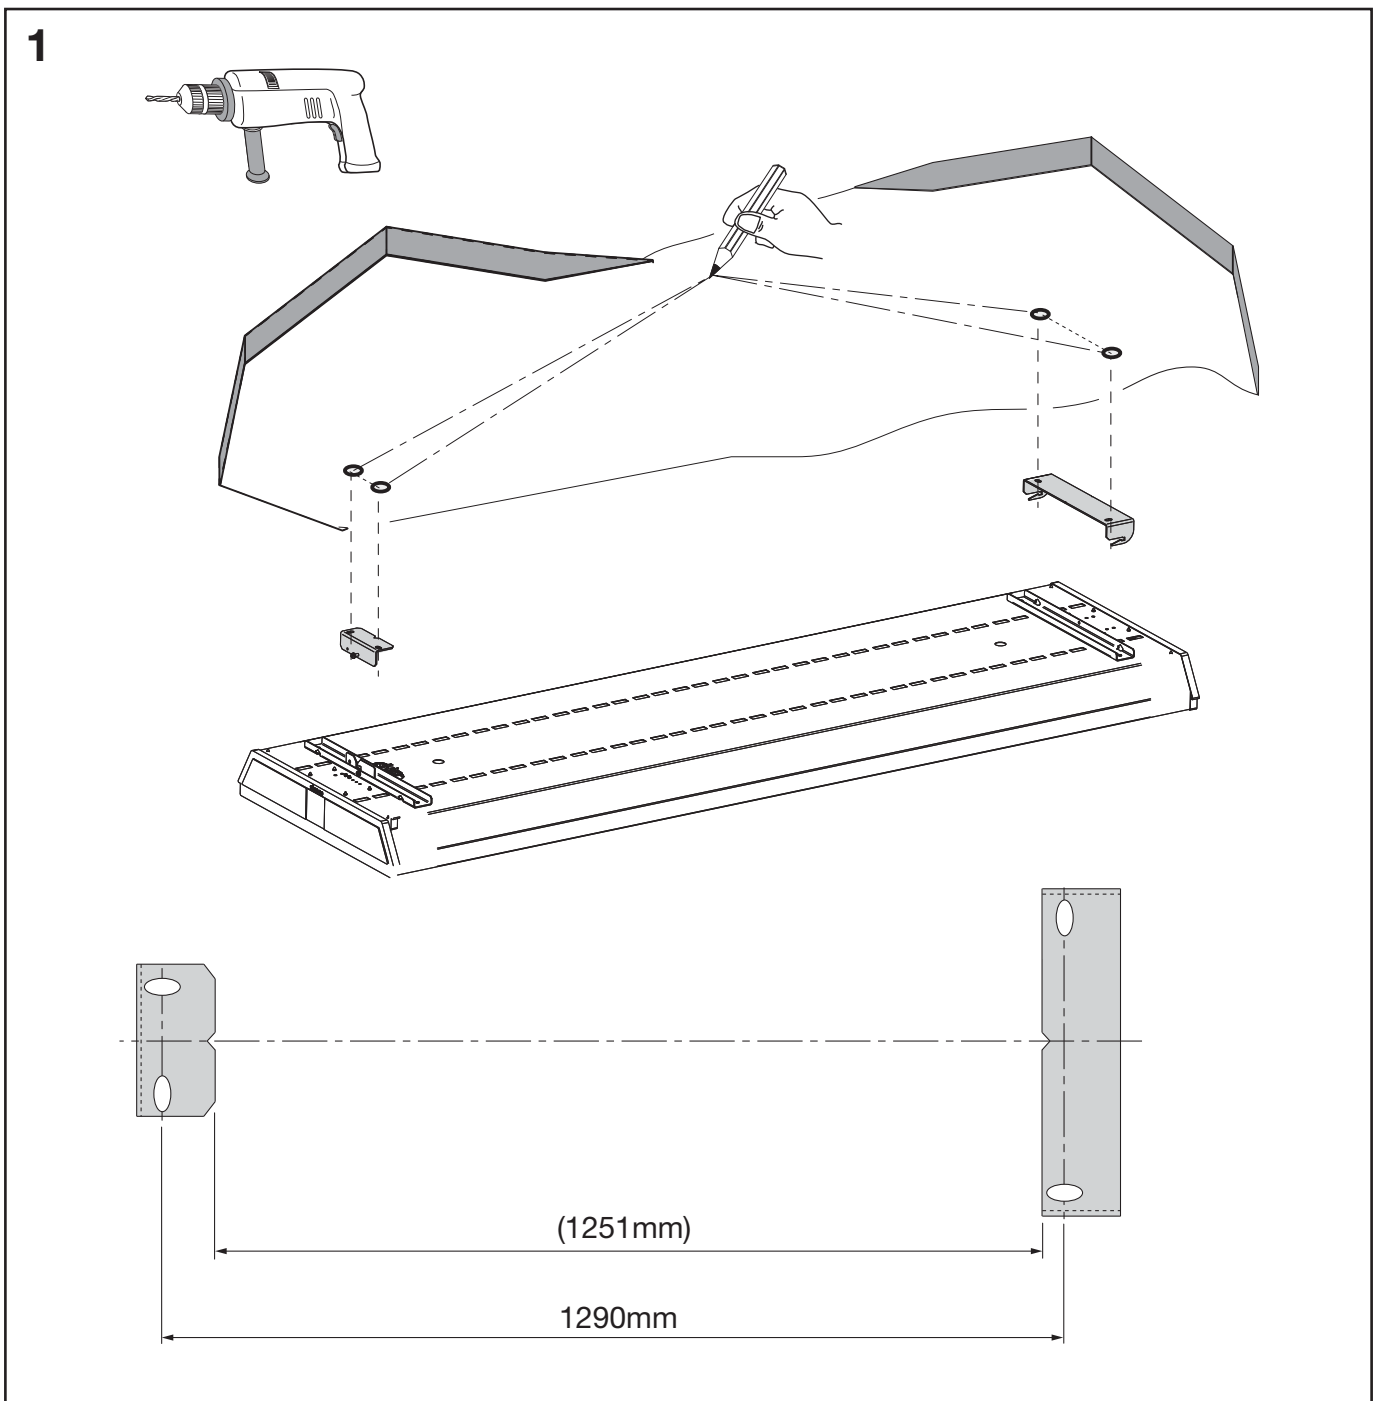

Hallenflächenleuchte LS160 LED
highbay LS160 LED

Hallenleuchte T16
highbay T16

Zubehör
accessories

Deckenanbau
ceiling mounting

5LJ160003

siteco

Hallenleuchte / highbay

2

4

IP65 LED

IP20 IP65 T16

5a

Linect®

5b

$\leq \varnothing 2.5\text{mm}^2$

5c