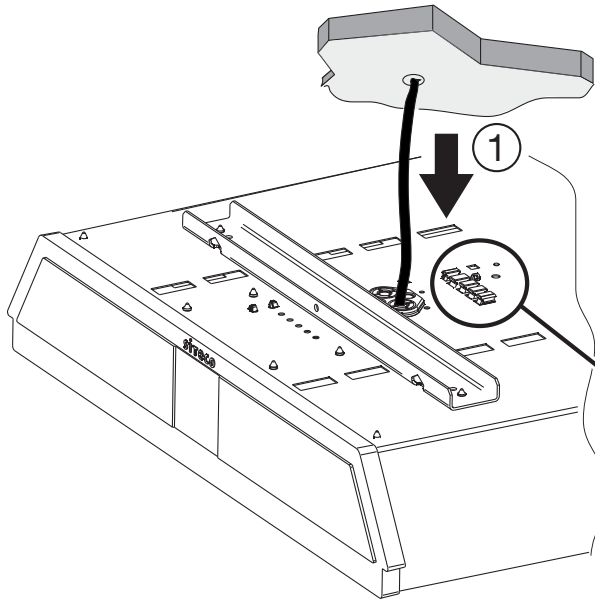

Hallenflächenleuchte LS160 LED
highbay LS160 LED

Hallenleuchte T16
highbay T16

Zubehör
accessories

Deckenanbau
ceiling mounting

5LJ160003

siteco

Hallenleuchte / highbay

2

4

IP65 LED

IP20 IP65 T16

5a

Linect®

5b

$\leq \varnothing 2.5\text{mm}^2$

5c