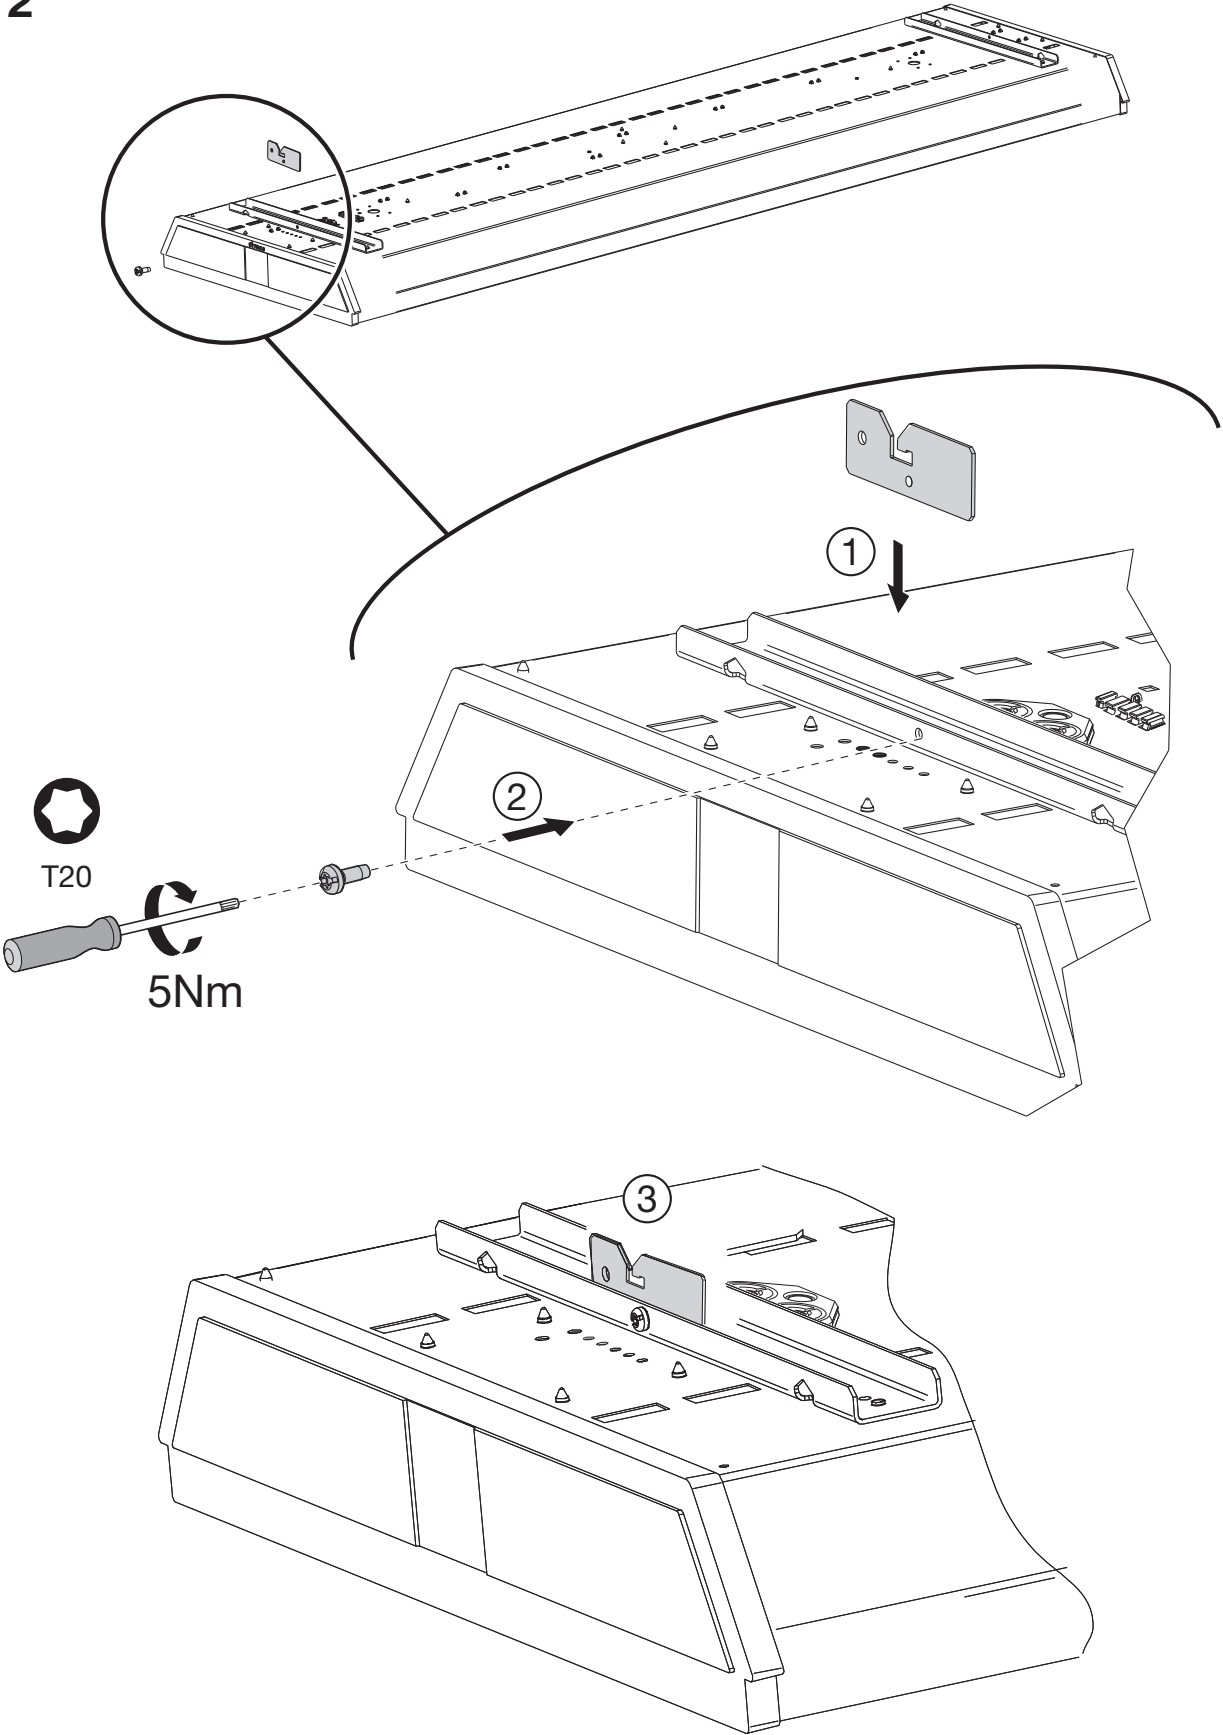

Hallenflächenleuchte LS160 LED
highbay LS160 LED

Hallenleuchte T16
highbay T16

Zubehör
accessories

Deckenanbau
ceiling mounting

5LJ160003

siteco

Hallenleuchte / highbay

2

4

IP65 LED

IP20 IP65 T16

5a

Linect®

5b

$\leq \varnothing 2.5\text{mm}^2$

5c