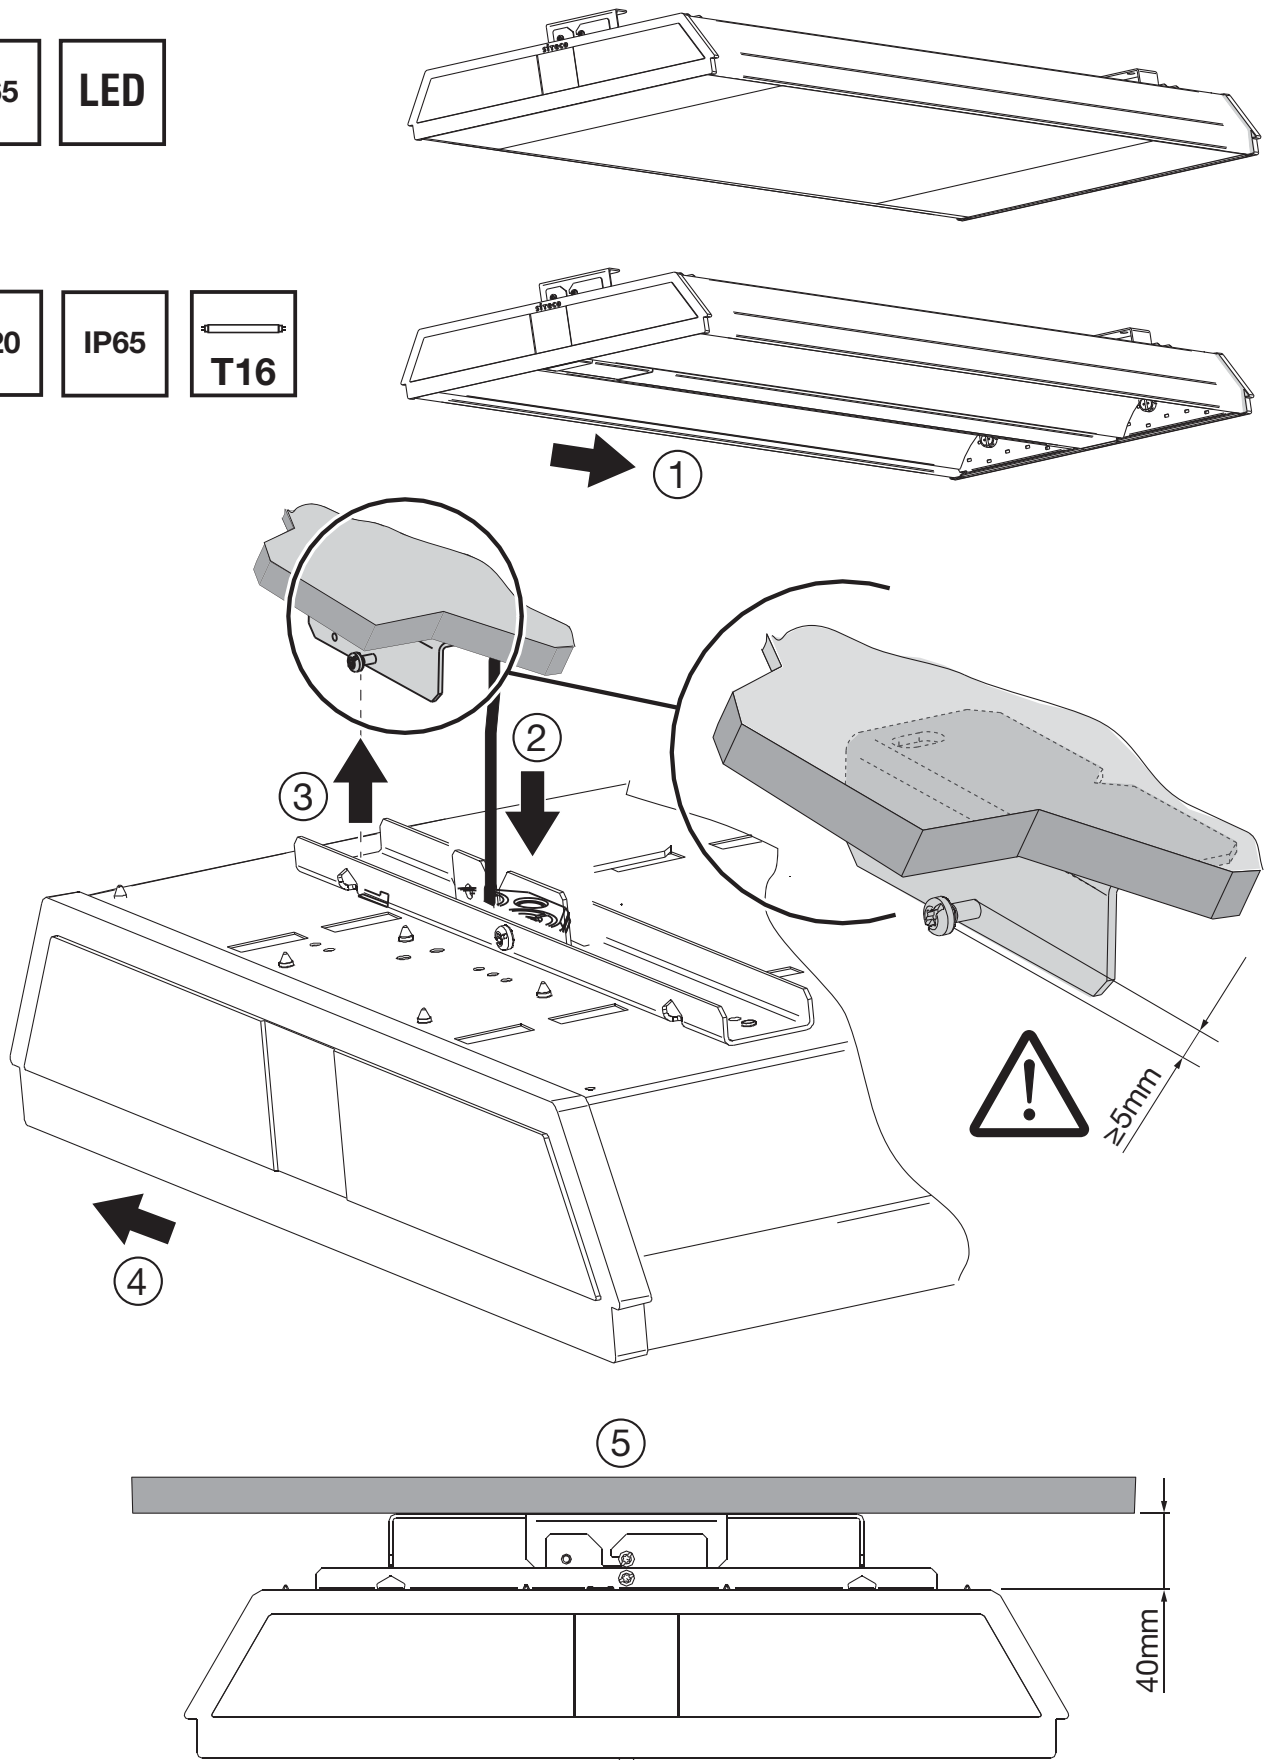

Hallenflächenleuchte LS160 LED
highbay LS160 LED

Hallenleuchte T16
highbay T16

Zubehör
accessories

Deckenanbau
ceiling mounting

5LJ160003

siteco

Hallenleuchte / highbay

2

4

IP65 LED

IP20 IP65 T16

5a

Linect®

5b

$\leq \varnothing 2.5\text{mm}^2$

5c